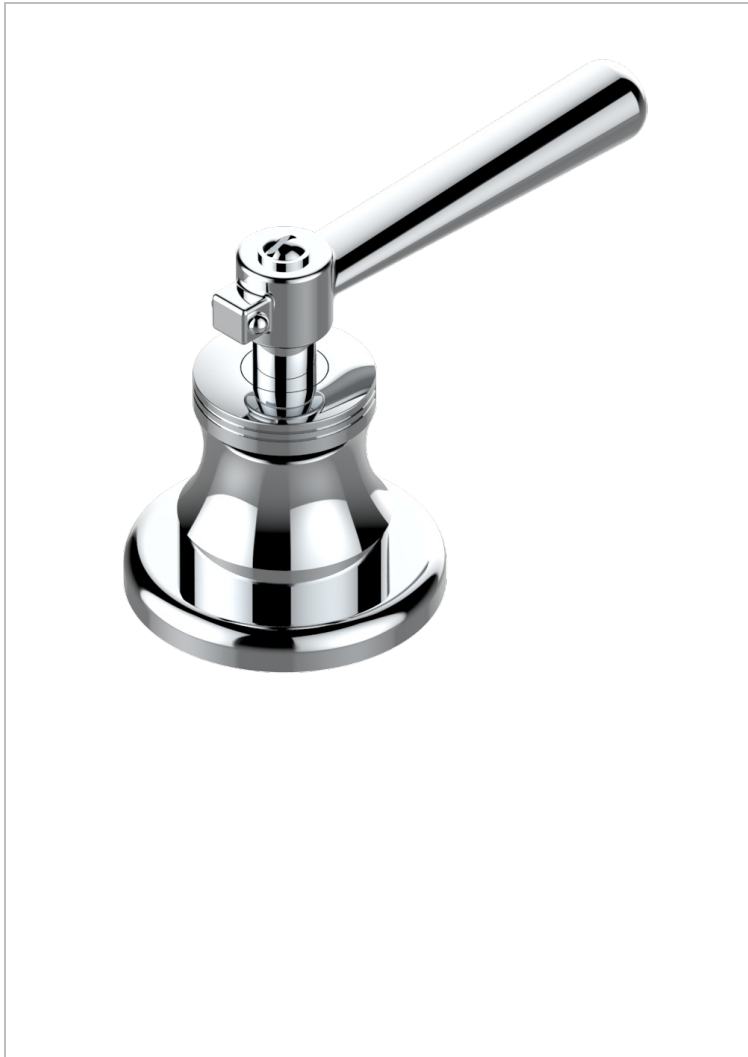

BEAUBOURG WITH LEVER HANDLES

G7B-36/CUS

3/4" deck valve with trim - Cold

CHARACTERISTIC

- ASME : ASME A112.18.1-2011/CSA B125.1-11

STANDARDS

AVAILABLE FINITIONS

Black ceram - D30
 Blush PVD - H62
 Brass color PVD - H49
 Brown bronze color PVD - F33
 Chrome polished - A02
 Chrome polished / gold polished - G02

Gold color PVD - H52
 Gold mat - F07
 Gold polished - F01
 Graphite PVD - H64
 Light coated bronze - D01
 Matt Umber PVD - H67

Matt blush PVD - H60
 Matt brass color PVD - H50
 Matt brown bronze color PVD - F34
 Matt chrome (American satin) - C02
 Matt gold color PVD - H53
 Matt graphite PVD - H65

Matt nickel (American satin) - C01
 Matt nickel color PVD - H56
 Natural smoked Brass - A13
 Nickel antique / Sovereign - H28
 Nickel color PVD - H55
 Nickel polished - B01

Soft gold - F30
 Soft matt gold - F31
 Umber PVD - H66