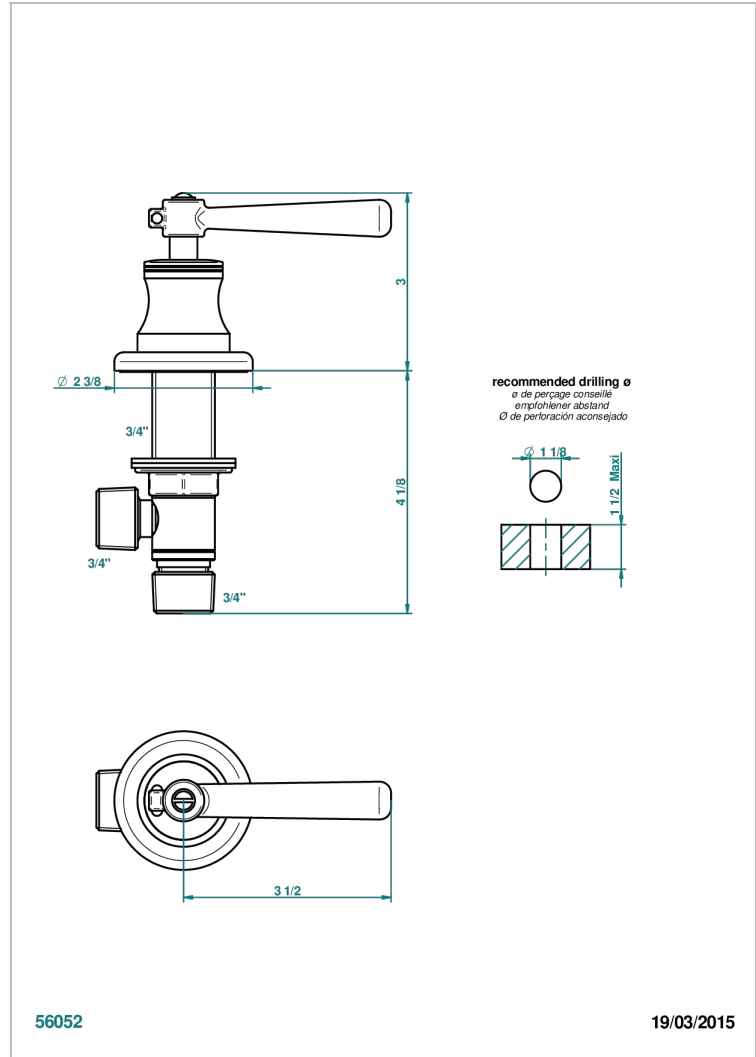

BEAUBOURG WITH LEVER HANDLES

G7B-36/CUS

3/4" deck valve with trim - Cold

CHARACTERISTIC

- ASME : ASME A112.18.1-2011/CSA B125.1-11

STANDARDS

AVAILABLE FINITIONS

Black ceram - D30
 Blush PVD - H62
 Brass color PVD - H49
 Brown bronze color PVD - F33
 Chrome polished - A02
 Chrome polished / gold polished - G02