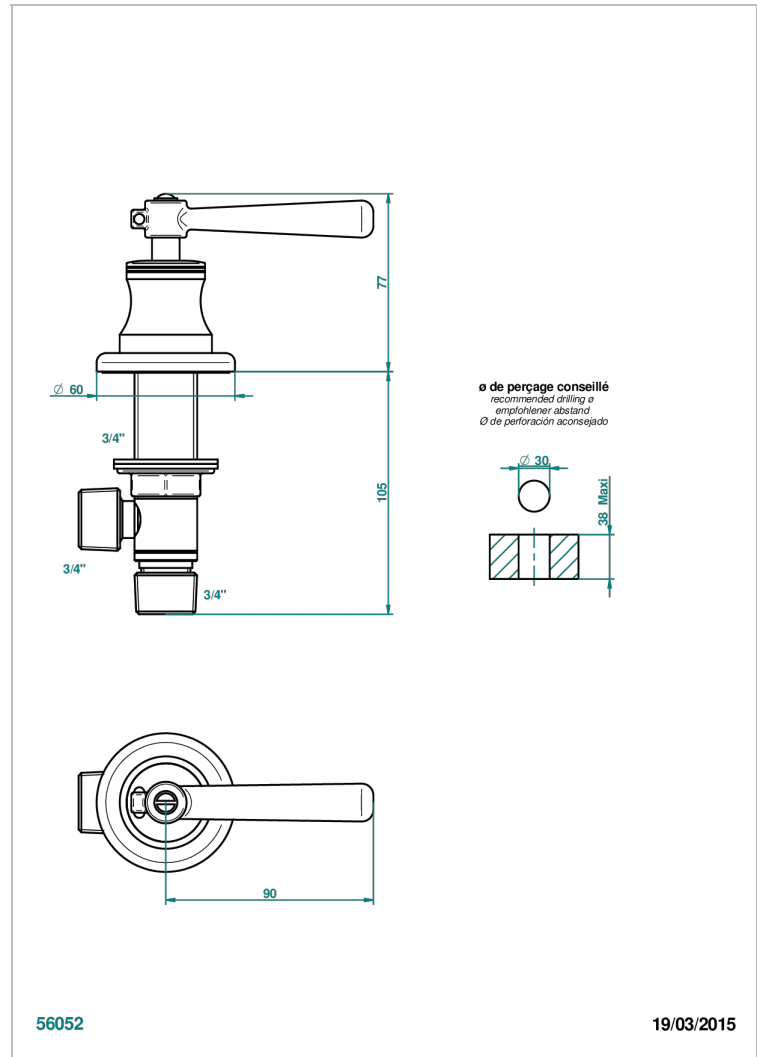

BEAUBOURG WITH LEVER

G7B-36/C

Rim mounted 3/4" valve, cold

THG[®]
PARIS

CHARACTERISTIC

- Beaubourg with lever
- Rim mounted 3/4" valve, cold

AVAILABLE FINITIONS

Antique nickel - H28
Black ceram - D30
Blush PVD - H62
Brass color PVD - H49
Brown bronze color PVD - F33
Gold color PVD - H52