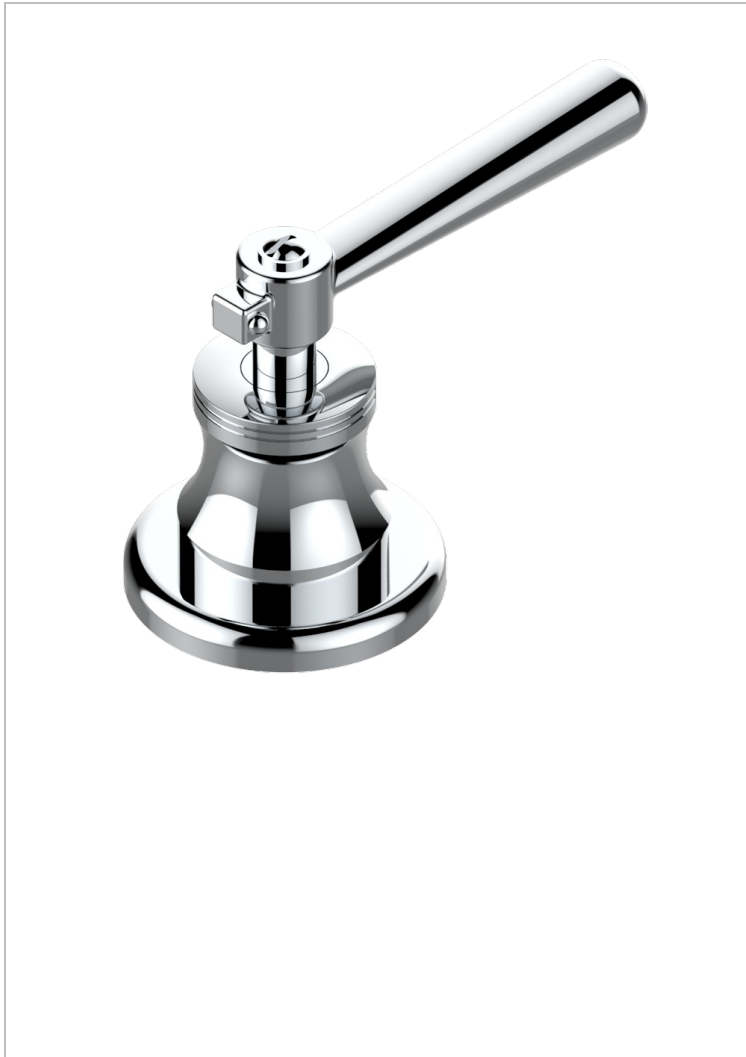

BEAUBOURG WITH LEVER

G7B-36/C

Rim mounted 3/4" valve, cold

THG[®]
PARIS

CHARACTERISTIC

- Beaubourg with lever
- Rim mounted 3/4" valve, cold

AVAILABLE FINITIONS

Antique nickel - H28
Black ceram - D30
Blush PVD - H62
Brass color PVD - H49
Brown bronze color PVD - F33
Gold color PVD - H52

Graphite PVD - H64
Lacquered light bronze - D01
Matt Umber PVD - H67
Matt blush PVD - H60
Matt brass color PVD - H50
Matt brown bronze color PVD - F34

Matt chrome - C02
Matt gold - F07
Matt gold color PVD - H53
Matt graphite PVD - H65
Matt nickel (color finish) - C01
Matt nickel color PVD - H56

Natural smoked Brass - A13
Nickel color PVD - H55
Polished chrome (color finish) - A02
Polished chrome / Polished gold (color finish) - G02
Polished gold (color finish) - F01
Polished nickel - B01

Soft gold - F30
Soft matt gold - F31
Umber PVD - H66