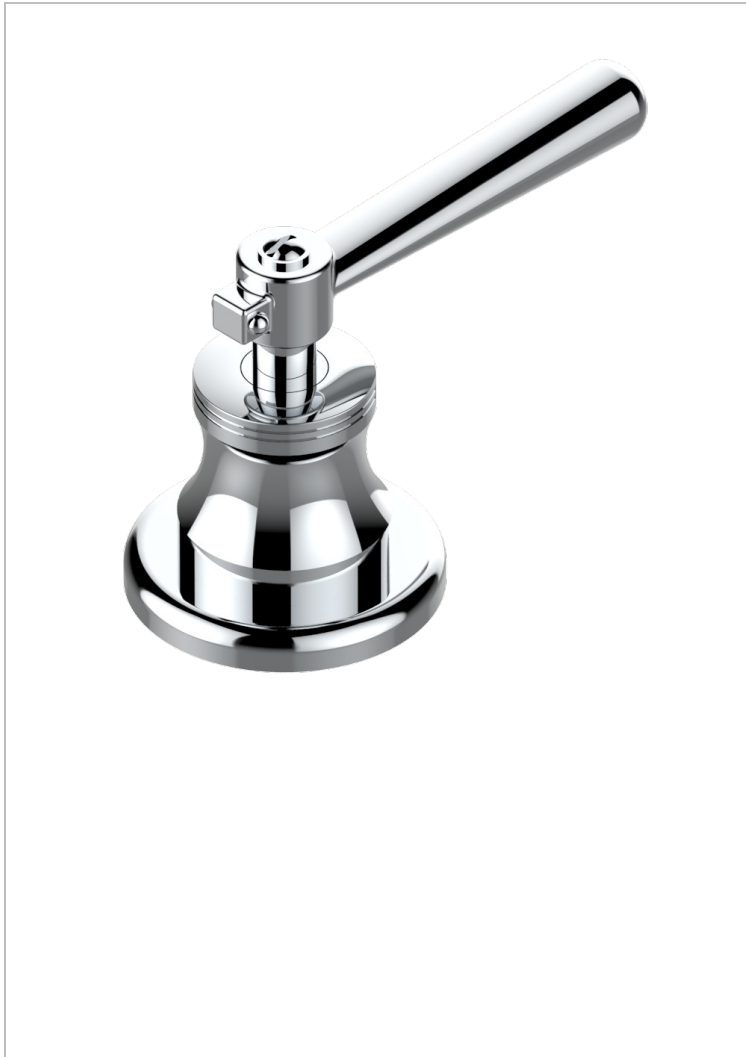

# BEAUBOURG WITH LEVER

G7B-36/C

Rim mounted 3/4" valve, cold

## CHARACTERISTIC

- Beaubourg with lever
- Rim mounted 3/4" valve, cold

## AVAILABLE FINITIONS

Antique nickel - H28  
Black ceram - D30  
Blush PVD - H62  
Brass color PVD - H49  
Brown bronze color PVD - F33  
Gold color PVD - H52

Graphite PVD - H64  
Lacquered light bronze - D01  
Matt Umber PVD - H67  
Matt blush PVD - H60  
Matt brass color PVD - H50  
Matt brown bronze color PVD - F34