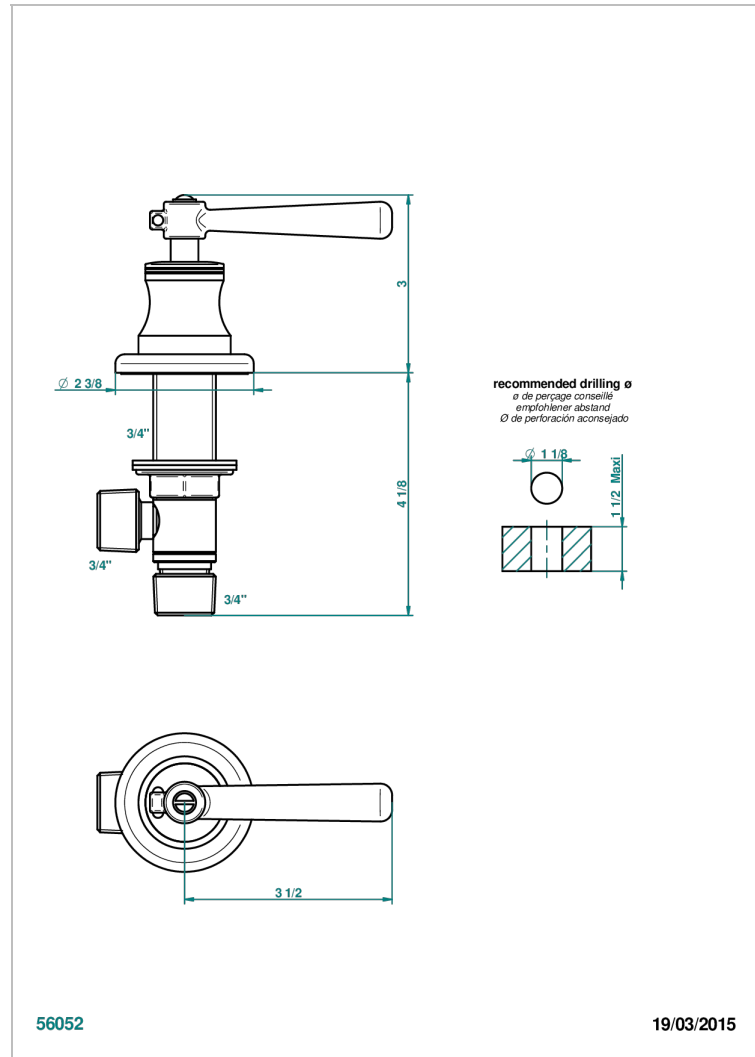

# BEAUBOURG WITH LEVER

G7B-36/C

Rim mounted 3/4" valve, cold

## CHARACTERISTIC

- Beaubourg with lever
- Rim mounted 3/4" valve, cold