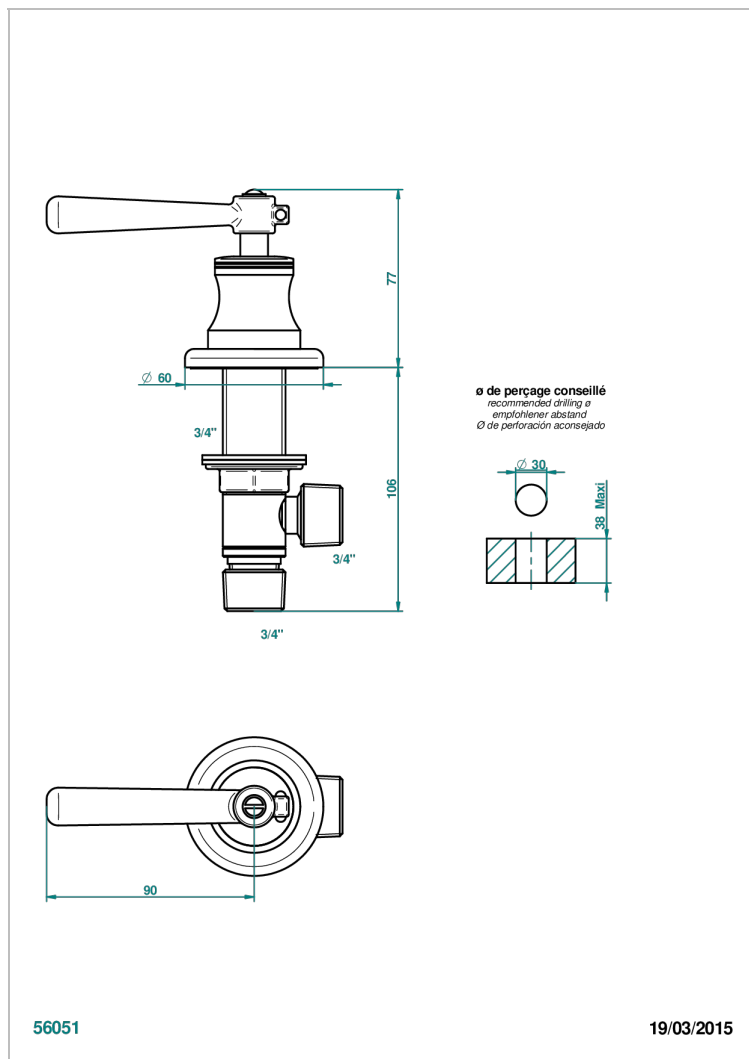

# BEAUBOURG WITH LEVER HANDLES

G7B-36/HUS

3/4" deck valve with trim - Hot