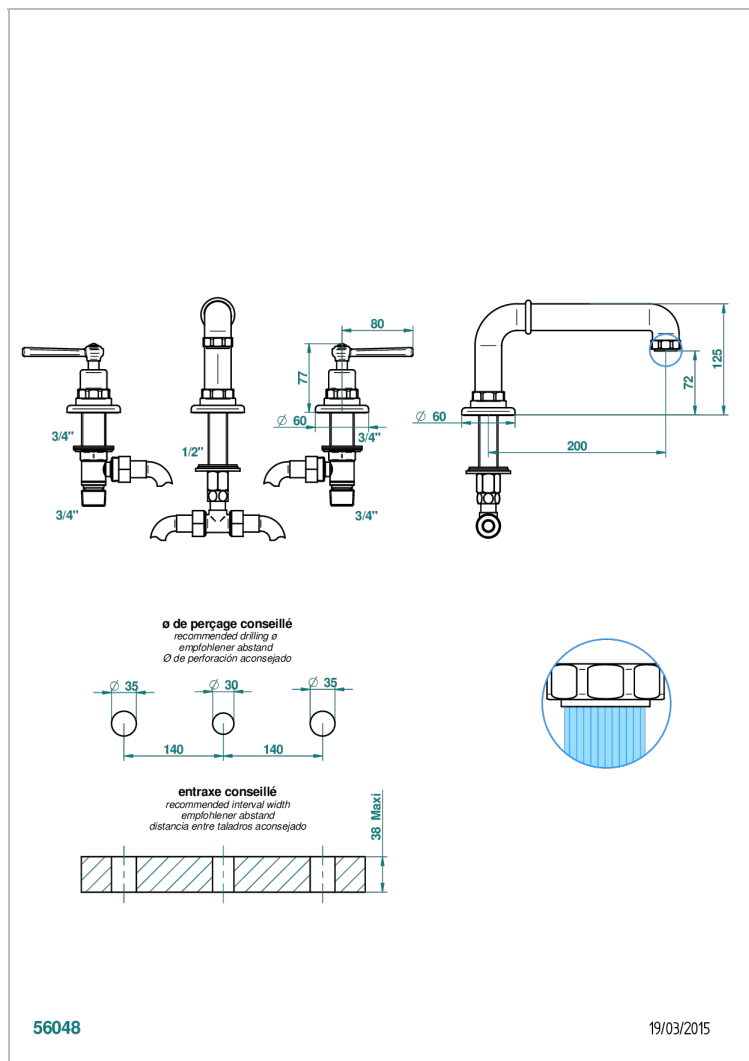

# SAINT-GERMAIN WITH LEVER HANDLES

G7D-25SGUS

Roman tub set with 3/4" valves

## CHARACTERISTIC

- Saint-germain with lever handles
- Roman tub set with 3/4" valves