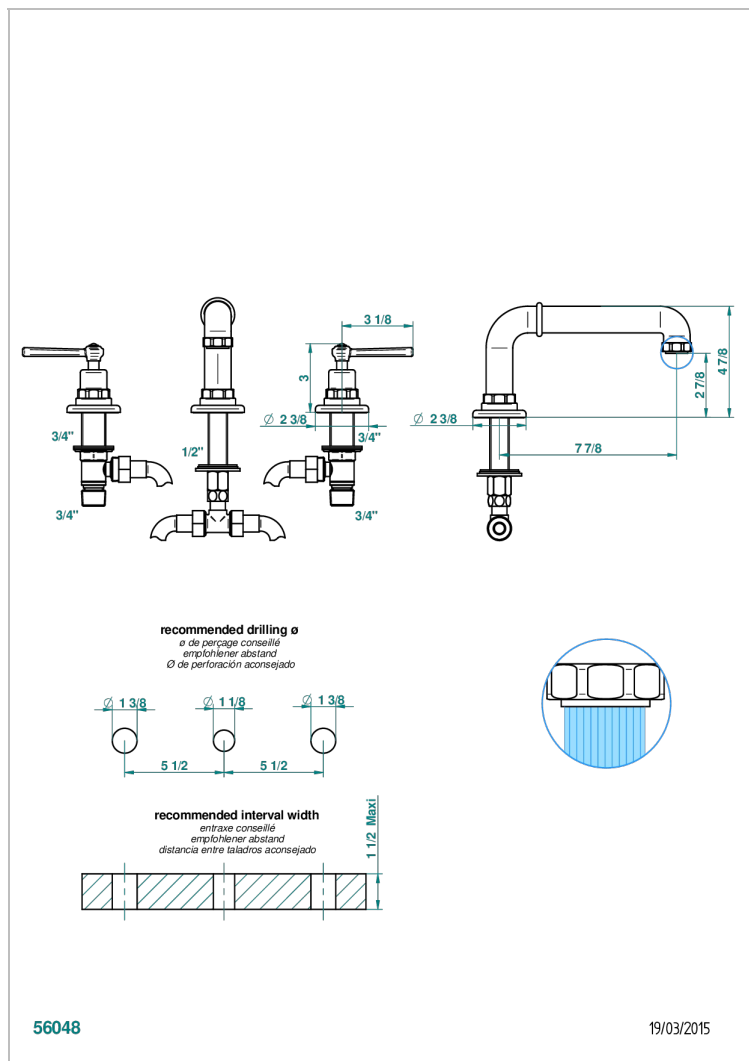

SAINT-GERMAIN WITH LEVER HANDLES

G7D-25SGUS

Roman tub set with 3/4" valves

CHARACTERISTIC

- Saint-germain with lever handles
- Roman tub set with 3/4" valves

TECHNICAL SPECS

- Recommandé : 3 bars (max. 5 bars) - Advised : 43,5 psi (max. 72 psi)
- 48 l/min à 3 bars (12.7 gpm at 43.5 psi)