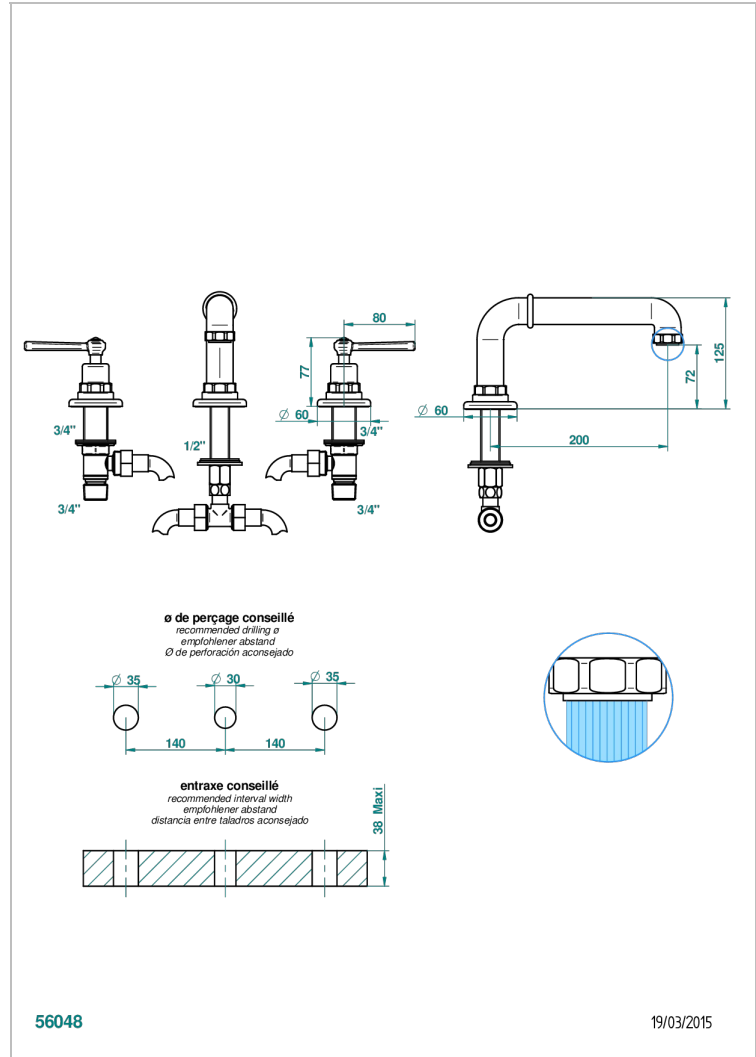

SAINT-GERMAIN WITH LEVER

G7D-25SG

Rim mounted 3-hole bath mixer, super goliath spout

CHARACTERISTIC

- ACS : 18ACCLY403
- NF : NF EN 200 - IID/A - Chrome

TECHNICAL SPECS

- Recommandé : 3 bars (max. 5 bars) - Advised : 43,5 psi (max. 72 psi)
- 48 l/min à 3 bars (12.7 gpm at 43.5 psi)