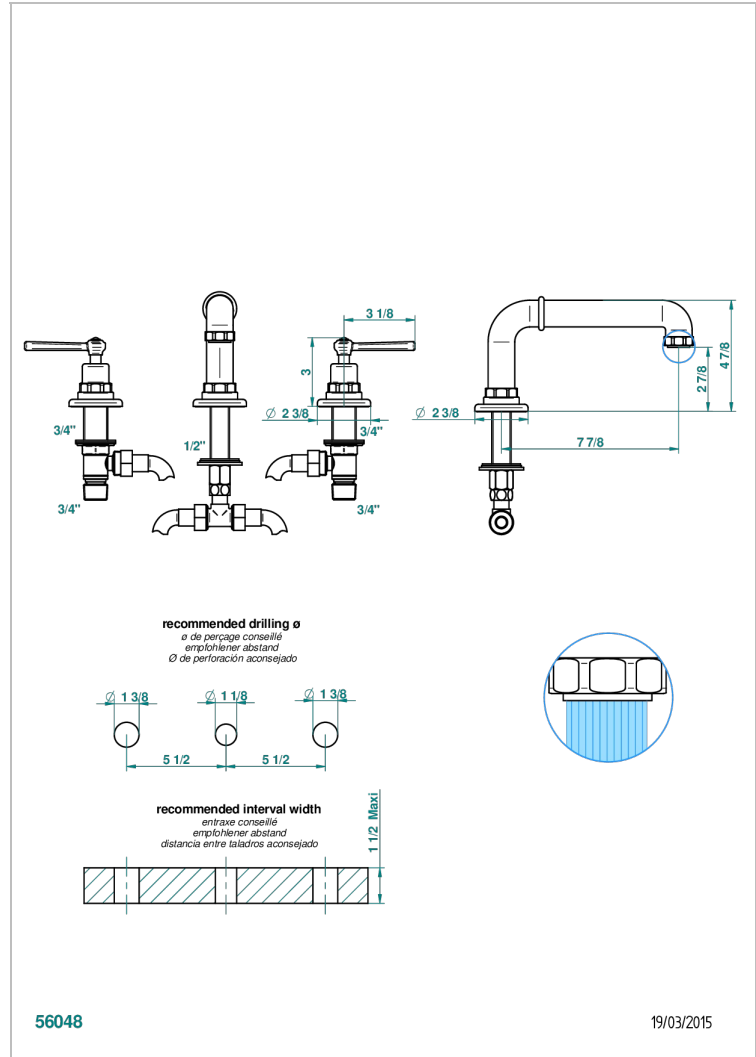

SAINT-GERMAIN WITH LEVER

G7D-25SG

Rim mounted 3-hole bath mixer, super goliath spout

THG[®]
PARIS

CHARACTERISTIC

- ACS : 18ACCLY403
- NF : NF EN 200 - IID/A - Chrome

TECHNICAL SPECS

- Recommandé : 3 bars (max. 5 bars) - Advised : 43,5 psi (max. 72 psi)
- 48 l/min à 3 bars (12.7 gpm at 43.5 psi)