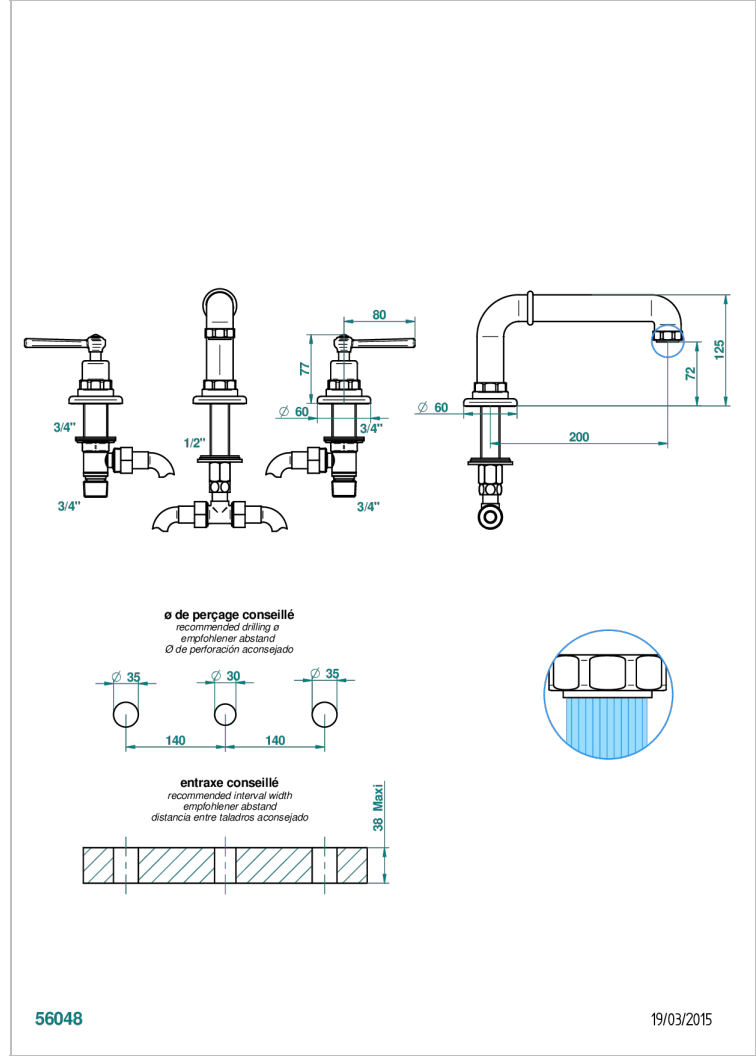

# SAINT-GERMAIN WITH LEVER

G7D-25SG

Rim mounted 3-hole bath mixer, super goliath spout

## CHARACTERISTIC

- ACS : 18ACCLY403
- NF : NF EN 200 - IID/A - Chrome