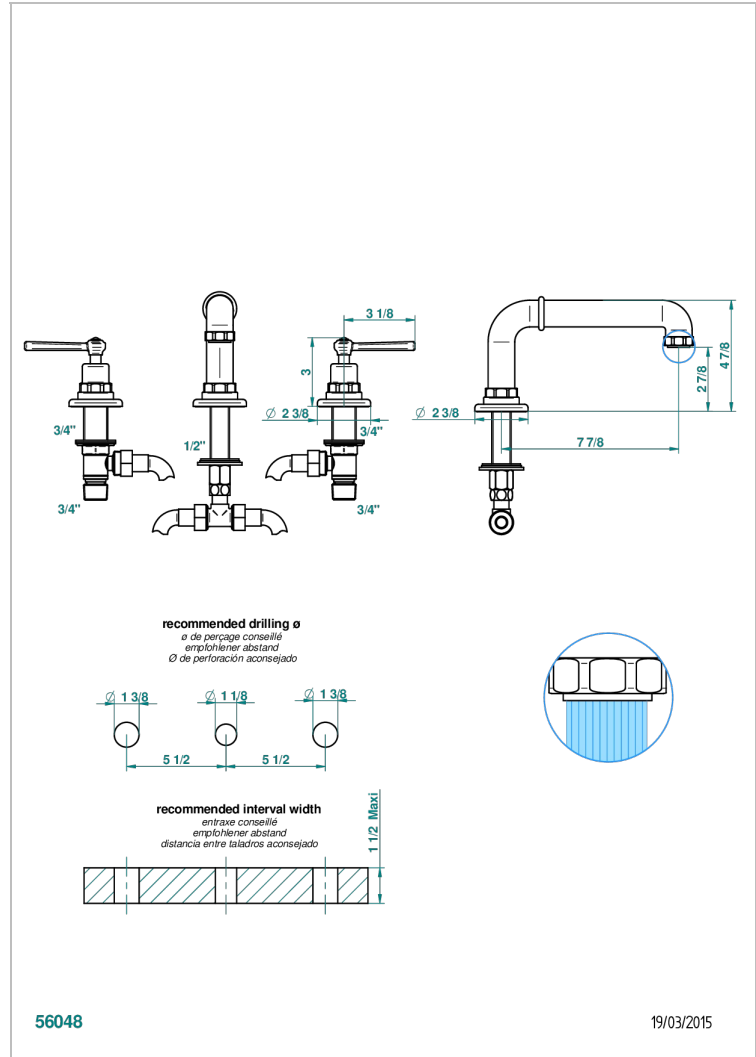

SAINT-GERMAIN WITH LEVER

G7D-25SG

Rim mounted 3-hole bath mixer, super goliath spout

CHARACTERISTIC

- ACS : 18ACCLY403
- NF : NF EN 200 - IID/A - Chrome

TECHNICAL SPECS

- Recommandé : 3 bars (max. 5 bars) - Advised : 43,5 psi (max. 72 psi)
- 48 l/min à 3 bars (12.7 gpm at 43.5 psi)