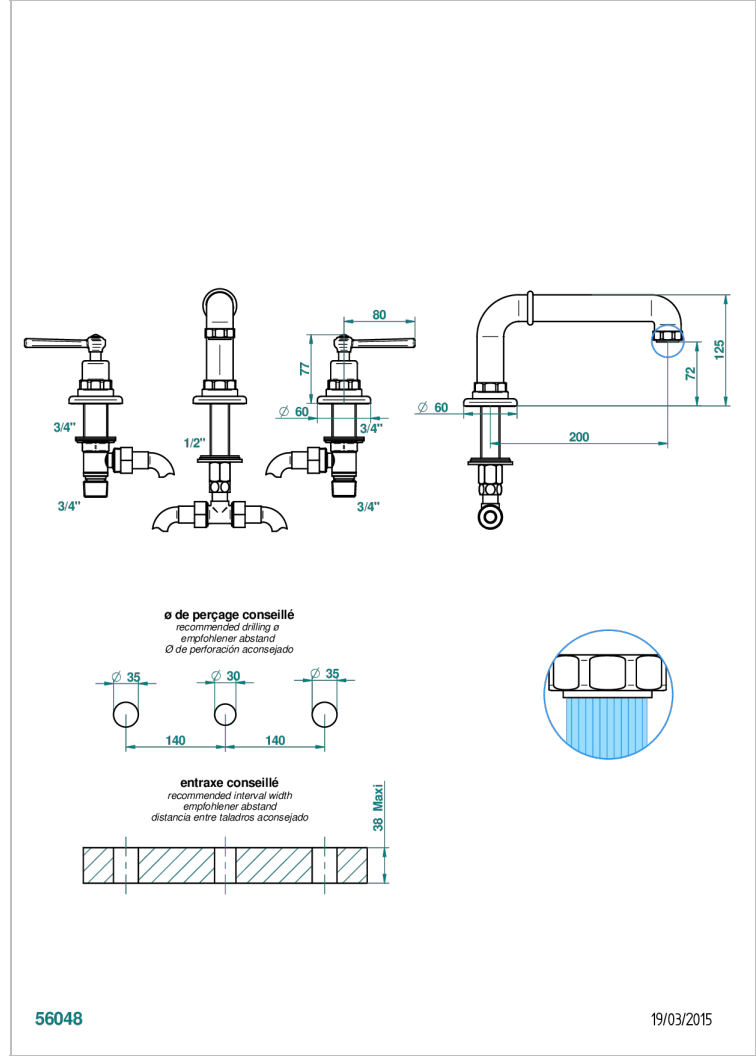

SAINT-GERMAIN WITH LEVER

G7D-25SG

Rim mounted 3-hole bath mixer, super goliath spout

CHARACTERISTIC

- ACS : 18ACCLY403
- NF : NF EN 200 - IID/A - Chrome

TECHNICAL SPECS

- Recommandé : 3 bars (max. 5 bars) - Advised : 43,5 psi (max. 72 psi)
- 48 l/min à 3 bars (12.7 gpm at 43.5 psi)