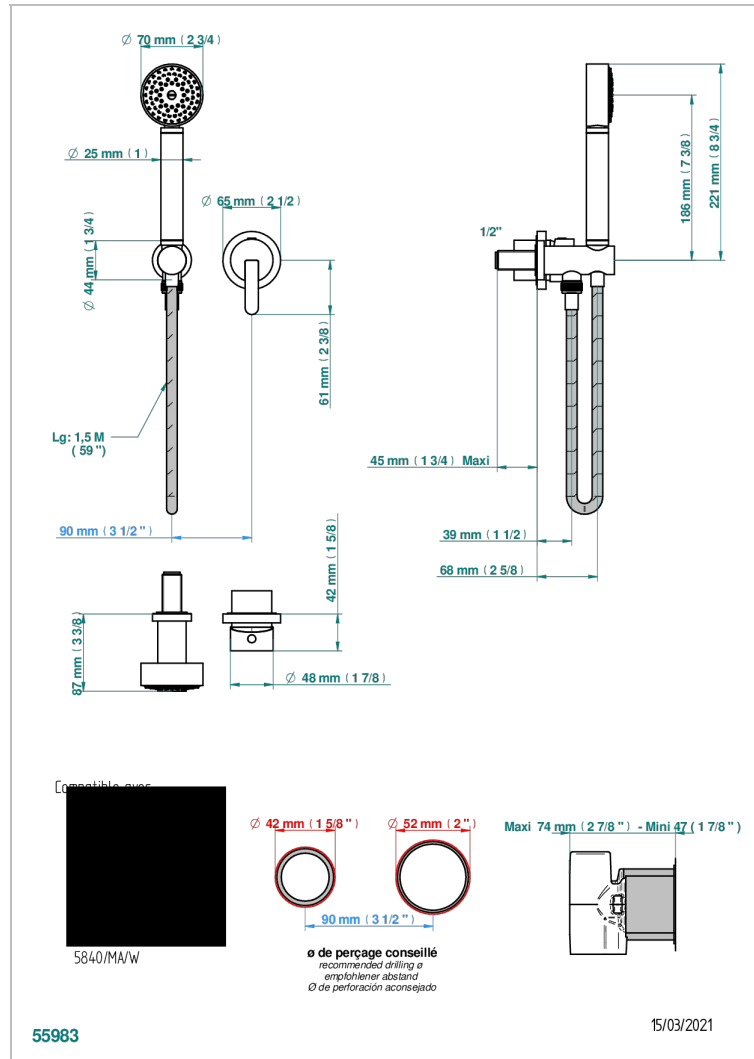

METAMORPHOSE WHITE CERAMIC

G6E-6561B

Trim only for wall mixer with complete handshower on hook

CHARACTERISTIC

- Métamorphose White Ceramic
- Trim only for wall mixer with complete handshower on hook

TECHNICAL SPECS

- Recommandé : 3 bars (max. 5 bars) - Advised : 43,5 psi (max. 72 psi)
- 9,5 l/min à 3 bars (2.5 gpm at 43.5 psi)

RELATED SKU'S

- Ref. G00-5840/MA Rough parts for concealed wall-mounted mixer with 1/2" outlet