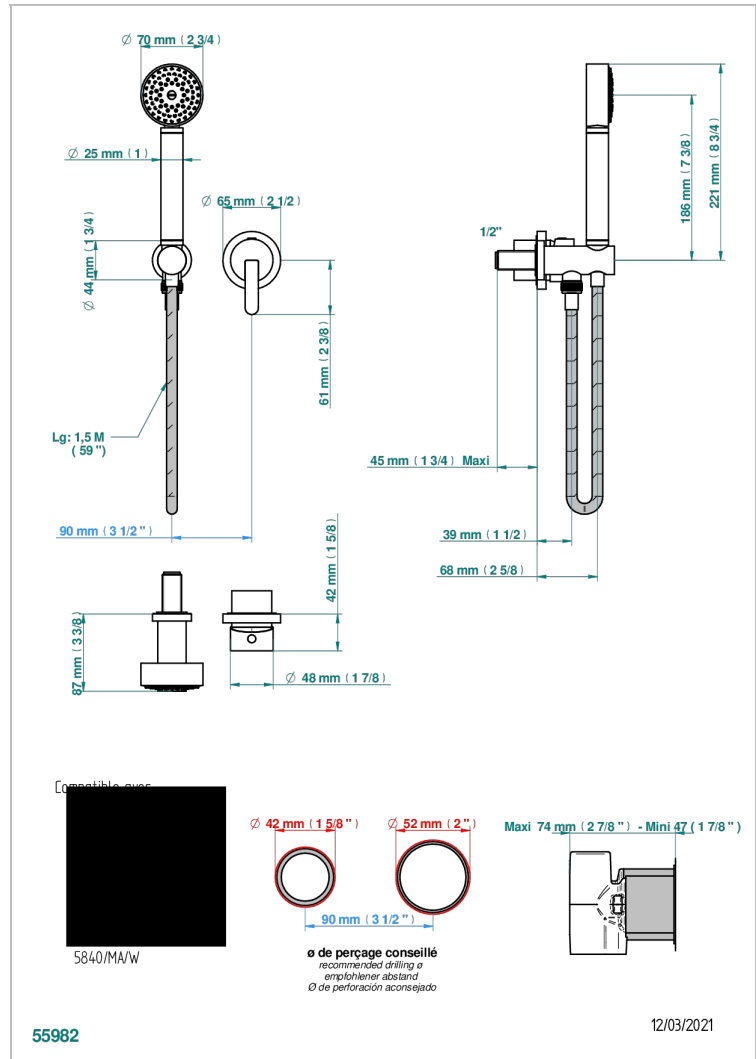

METAMORPHOSE BLACK CERAMIC

G6D-6561B

Trim only for wall mixer with complete handshower on hook

THG[®]
PARIS

CHARACTERISTIC

- Métamorphose Black Ceramic
- Trim only for wall mixer with complete handshower on hook

TECHNICAL SPECS

- Recommandé : 3 bars (max. 5 bars) - Advised : 43,5 psi (max. 72 psi)
- 9,5 l/min à 3 bars (2.5 gpm at 43.5 psi)

RELATED SKU'S

- Ref. G00-5840/MA Rough parts for concealed wall-mounted mixer with 1/2" outlet