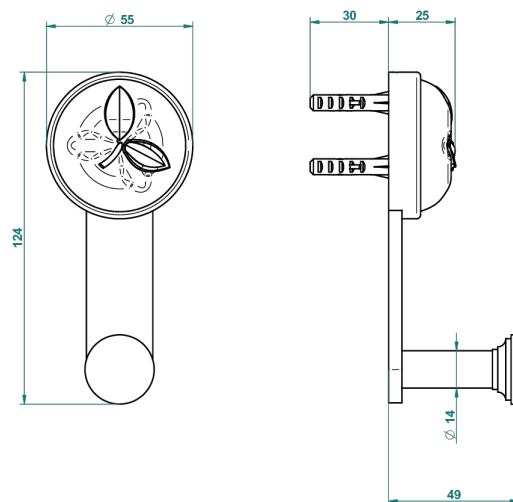

POMME GOLD LUSTER CRYSTAL

A46-517

Single robe hook

55975

09/05/2016

CHARACTERISTIC

- Pomme Gold luster crystal
- Single robe hook

AVAILABLE FINITIONS

Antique nickel - H28
Black ceram - D30
Blush PVD - H62
Brass color PVD - H49
Brown bronze color PVD - F33
Gold color PVD - H52

Graphite PVD - H64
Lacquered light bronze - D01
Matt Umber PVD - H67
Matt blush PVD - H60
Matt brass color PVD - H50
Matt brown bronze color PVD - F34

Matt chrome - C02
Matt gold - F07
Matt gold color PVD - H53
Matt graphite PVD - H65
Matt nickel (color finish) - C01
Matt nickel color PVD - H56

Nickel color PVD - H55
Polished chrome (color finish) - A02
Polished chrome / Polished gold (color finish) - G02
Polished gold (color finish) - F01
Polished nickel - B01
Soft gold - F30

Soft matt gold - F31
Umber PVD - H66
Varnished matt antique red copper (color finish) - H07