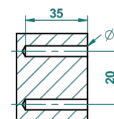

POMME GOLD LUSTER CRYSTAL

A46-517

Single robe hook

55975

09/05/2016

CHARACTERISTIC

- Pomme Gold luster crystal
- Single robe hook

AVAILABLE FINITIONS

Antique nickel - H28
Black ceram - D30
Blush PVD - H62
Brass color PVD - H49
Brown bronze color PVD - F33
Gold color PVD - H52

Graphite PVD - H64
Lacquered light bronze - D01
Matt Umber PVD - H67
Matt blush PVD - H60
Matt brass color PVD - H50
Matt brown bronze color PVD - F34

Matt chrome - C02
Matt gold - F07
Matt gold color PVD - H53
Matt graphite PVD - H65
Matt nickel (color finish) - C01
Matt nickel color PVD - H56

Nickel color PVD - H55
Polished chrome (color finish) - A02
Polished chrome / Polished gold (color finish) - G02
Polished gold (color finish) - F01
Polished nickel - B01
Soft gold - F30

Soft matt gold - F31
Umber PVD - H66
Varnished matt antique red copper (color finish) - H07