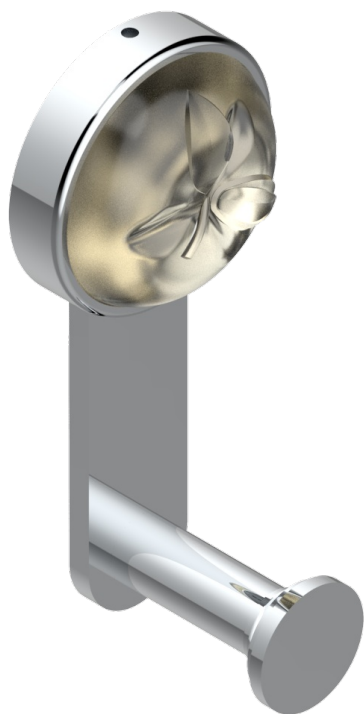

POMME GOLD LUSTER CRYSTAL

A46-517

Single robe hook

55975

09/05/2016

CHARACTERISTIC

- Pomme Gold luster crystal
- Single robe hook

AVAILABLE FINITIONS

Antique nickel - H28
Black ceram - D30
Blush PVD - H62
Brass color PVD - H49
Brown bronze color PVD - F33
Gold color PVD - H52

Graphite PVD - H64
Lacquered light bronze - D01
Matt Umber PVD - H67
Matt blush PVD - H60
Matt brass color PVD - H50
Matt brown bronze color PVD - F34

Matt chrome - C02
Matt gold - F07
Matt gold color PVD - H53
Matt graphite PVD - H65
Matt nickel (color finish) - C01
Matt nickel color PVD - H56

Nickel color PVD - H55
Polished chrome (color finish) - A02
Polished chrome / Polished gold (color finish) - G02
Polished gold (color finish) - F01
Polished nickel - B01
Soft gold - F30

Soft matt gold - F31
Umber PVD - H66
Varnished matt antique red copper (color finish) - H07