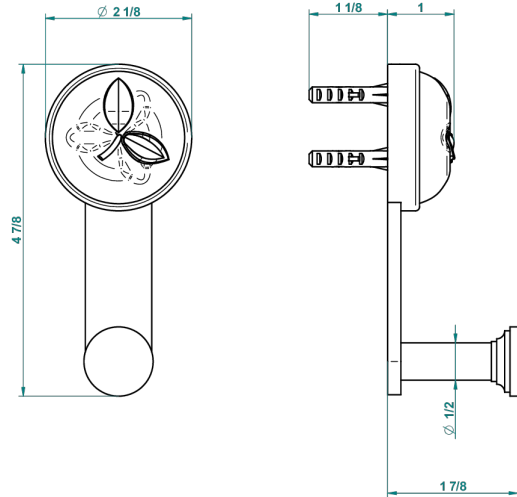

POMME GOLD LUSTER CRYSTAL

A46-517

Single robe hook

THG®
PARIS

55975

09/05/2016

CHARACTERISTIC

- Pomme Gold luster crystal
- Single robe hook

AVAILABLE FINITIONS

Antique nickel - H28
Black ceram - D30
Blush PVD - H62
Brass color PVD - H49
Brown bronze color PVD - F33
Gold color PVD - H52

Graphite PVD - H64
Lacquered light bronze - D01
Matt Umber PVD - H67
Matt blush PVD - H60
Matt brass color PVD - H50
Matt brown bronze color PVD - F34

Matt chrome - C02
Matt gold - F07
Matt gold color PVD - H53
Matt graphite PVD - H65
Matt nickel (color finish) - C01
Matt nickel color PVD - H56

Nickel color PVD - H55
Polished chrome (color finish) - A02
Polished chrome / Polished gold (color finish) - G02
Polished gold (color finish) - F01
Polished nickel - B01
Soft gold - F30

Soft matt gold - F31
Umber PVD - H66
Varnished matt antique red copper (color finish) - H07