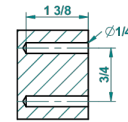

POMME GOLD LUSTER CRYSTAL

A46-517

Single robe hook

THG®
PARIS

55975

09/05/2016

CHARACTERISTIC

- Pomme Gold luster crystal
- Single robe hook

AVAILABLE FINITIONS

Antique nickel - H28
Black ceram - D30
Blush PVD - H62
Brass color PVD - H49
Brown bronze color PVD - F33
Gold color PVD - H52

Graphite PVD - H64
Lacquered light bronze - D01
Matt Umber PVD - H67
Matt blush PVD - H60
Matt brass color PVD - H50
Matt brown bronze color PVD - F34

Matt chrome - C02
Matt gold - F07
Matt gold color PVD - H53
Matt graphite PVD - H65
Matt nickel (color finish) - C01
Matt nickel color PVD - H56

Nickel color PVD - H55
Polished chrome (color finish) - A02
Polished chrome / Polished gold (color finish) - G02
Polished gold (color finish) - F01
Polished nickel - B01
Soft gold - F30

Soft matt gold - F31
Umber PVD - H66
Varnished matt antique red copper (color finish) - H07