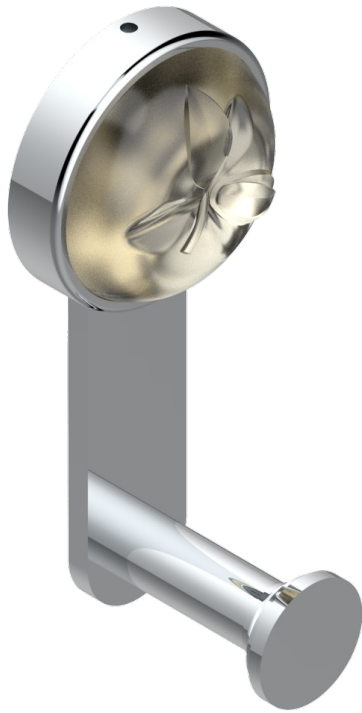

POMME GOLD LUSTER CRYSTAL

A46-517

Single robe hook

THG®
PARIS

55975

09/05/2016

CHARACTERISTIC

- Pomme Gold luster crystal
- Single robe hook

AVAILABLE FINITIONS

Antique nickel - H28
Black ceram - D30
Blush PVD - H62
Brass color PVD - H49
Brown bronze color PVD - F33
Gold color PVD - H52

Graphite PVD - H64
Lacquered light bronze - D01
Matt Umber PVD - H67
Matt blush PVD - H60
Matt brass color PVD - H50
Matt brown bronze color PVD - F34

Matt chrome - C02
Matt gold - F07
Matt gold color PVD - H53
Matt graphite PVD - H65
Matt nickel (color finish) - C01
Matt nickel color PVD - H56

Nickel color PVD - H55
Polished chrome (color finish) - A02
Polished chrome / Polished gold (color finish) - G02
Polished gold (color finish) - F01
Polished nickel - B01
Soft gold - F30

Soft matt gold - F31
Umber PVD - H66
Varnished matt antique red copper (color finish) - H07