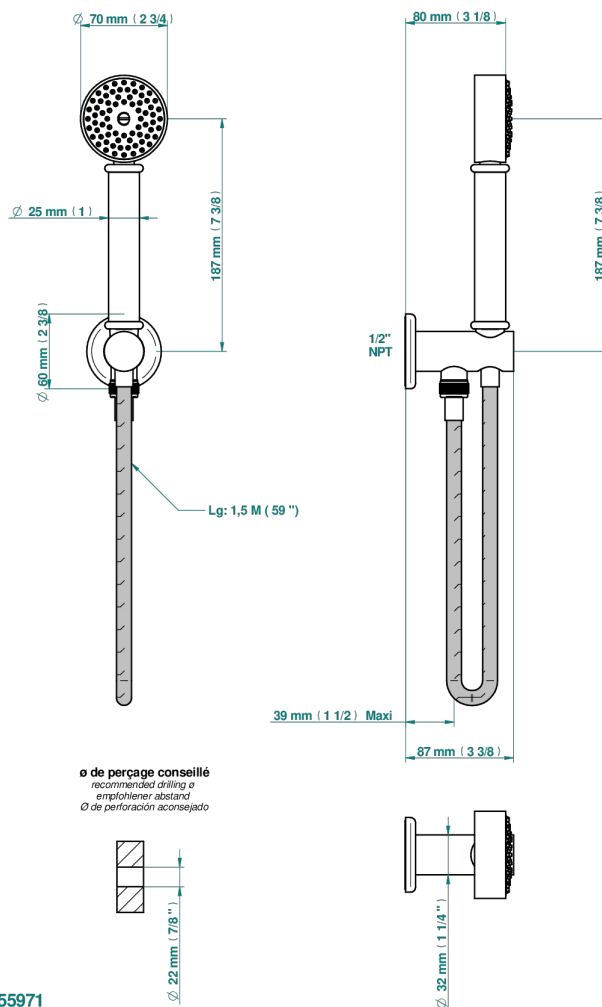

SAINT-GERMAIN WITH LEVER HANDLES

G7D-54/US

Wall mounted handshower with integrated fixed hook

CHARACTERISTIC

- Saint-germain with lever handles
- Wall mounted handshower with integrated fixed hook

TECHNICAL SPECS

- Recommandé : 3 bars (max. 5 bars) - Advised : 43,5 psi (max. 72 psi)
- 9,5 l/min à 3 bars (2.5 gpm at 43.5 psi)

AVAILABLE FINITIONS

Black ceram - D30
Blush PVD - H62
Brass color PVD - H49
Brown bronze color PVD - F33
Chrome polished - A02
Chrome polished / gold polished - G02

Gold color PVD - H52
Gold mat - F07
Gold polished - F01
Graphite PVD - H64
Light coated bronze - D01
Matt Umber PVD - H67

Matt blush PVD - H60
Matt brass color PVD - H50
Matt brown bronze color PVD - F34
Matt chrome (American satin) - C02
Matt gold color PVD - H53
Matt graphite PVD - H65

Matt nickel (American satin) - C01
Matt nickel color PVD - H56
Natural smoked Brass - A13
Nickel antique / Sovereign - H28
Nickel color PVD - H55
Nickel polished - B01

Soft gold - F30
Soft matt gold - F31
Umber PVD - H66