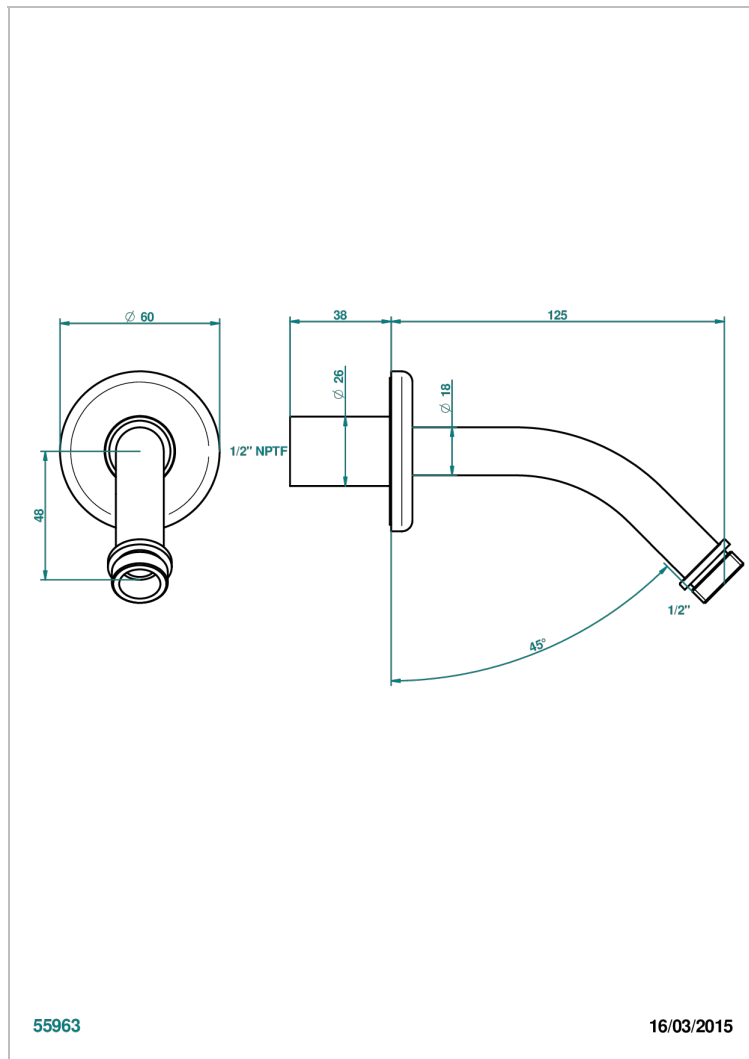

CLUB SAINT-GERMAIN WITH LEVER HANDLES

G7J-82/US

Horizontal shower arm, 45°, lg: 4" 3/4

CHARACTERISTIC

- Club Saint-Germain with lever handles
- Horizontal shower arm, 45°, lg: 4" 3/4

AVAILABLE FINITIONS

Black ceram - D30
Blush PVD - H62
Brass color PVD - H49
Brown bronze color PVD - F33
Chrome polished - A02
Chrome polished / gold polished - G02