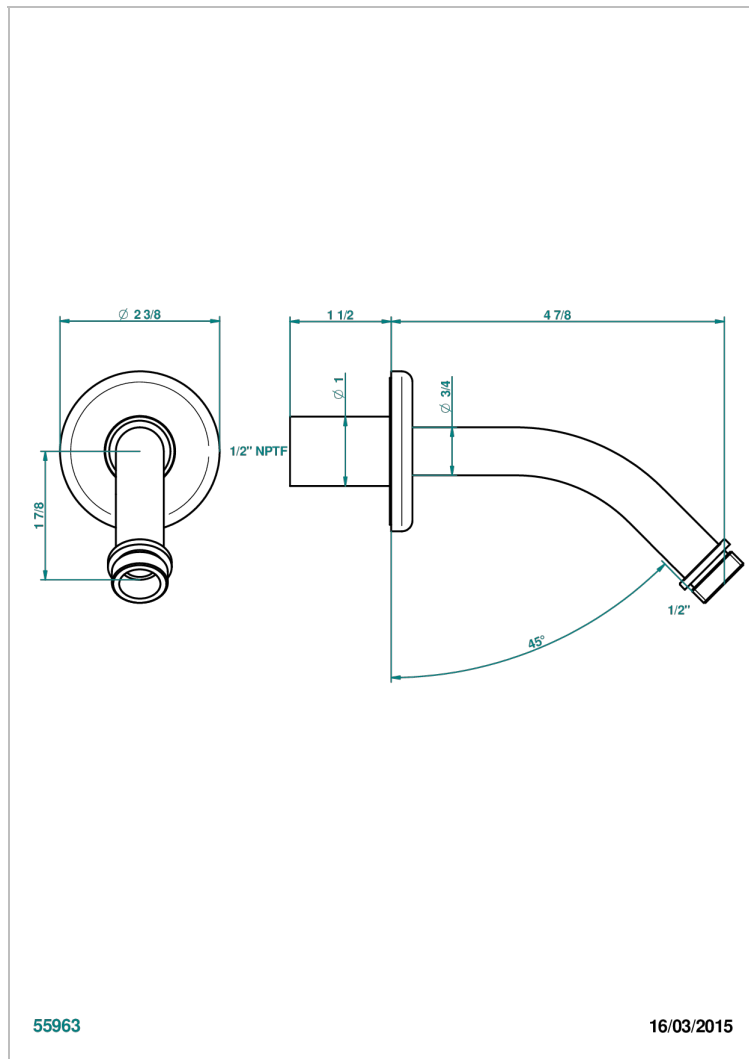

# CLUB SAINT-GERMAIN WITH LEVER HANDLES

G7J-82/US

Horizontal shower arm, 45°, lg: 4" 3/4

55963

16/03/2015

## CHARACTERISTIC

- Club Saint-Germain with lever handles
- Horizontal shower arm, 45°, lg: 4" 3/4