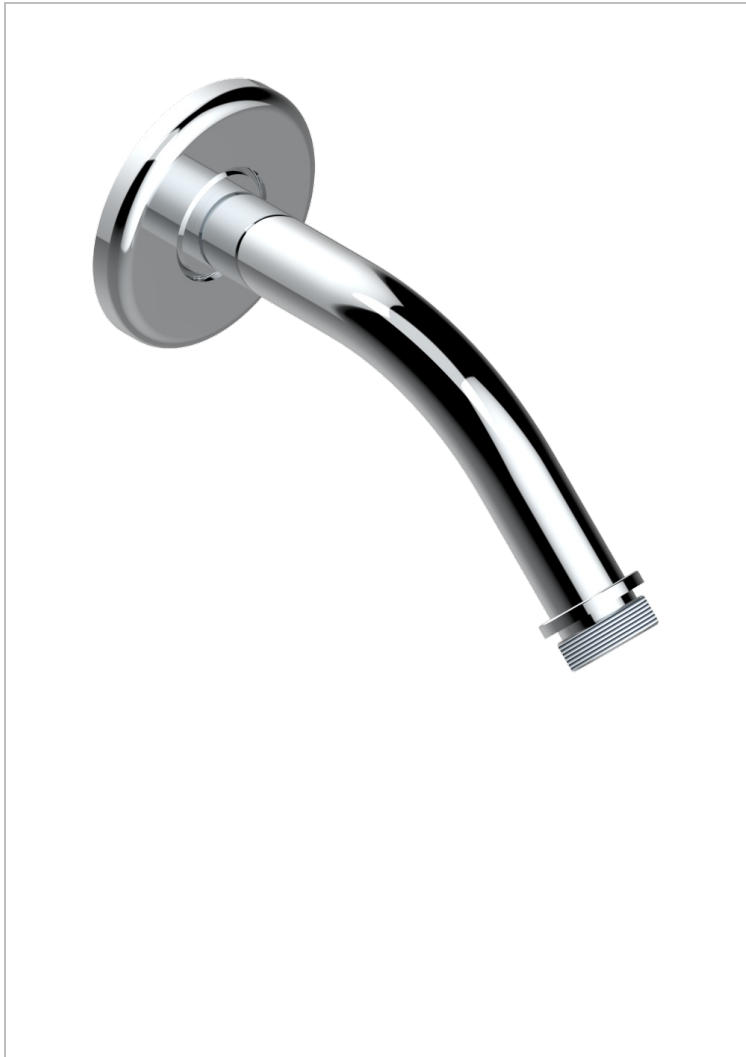

# CLUB SAINT-GERMAIN

G7H-82/US

Horizontal shower arm, 45°, lg: 4" 3/4

THG<sup>®</sup>  
PARIS

## CHARACTERISTIC

- Club Saint-Germain
- Horizontal shower arm, 45°, lg: 4" 3/4

## AVAILABLE FINITIONS

Black ceram - D30  
Blush PVD - H62  
Brass color PVD - H49  
Brown bronze color PVD - F33  
Chrome polished - A02  
Chrome polished / gold polished - G02

Gold color PVD - H52  
Gold mat - F07  
Gold polished - F01  
Graphite PVD - H64  
Light coated bronze - D01  
Matt Umber PVD - H67

Matt blush PVD - H60  
Matt brass color PVD - H50  
Matt brown bronze color PVD - F34  
Matt chrome (American satin) - C02  
Matt gold color PVD - H53  
Matt graphite PVD - H65

Matt nickel (American satin) - C01  
Matt nickel color PVD - H56  
Natural smoked Brass - A13  
Nickel antique / Sovereign - H28  
Nickel color PVD - H55  
Nickel polished - B01