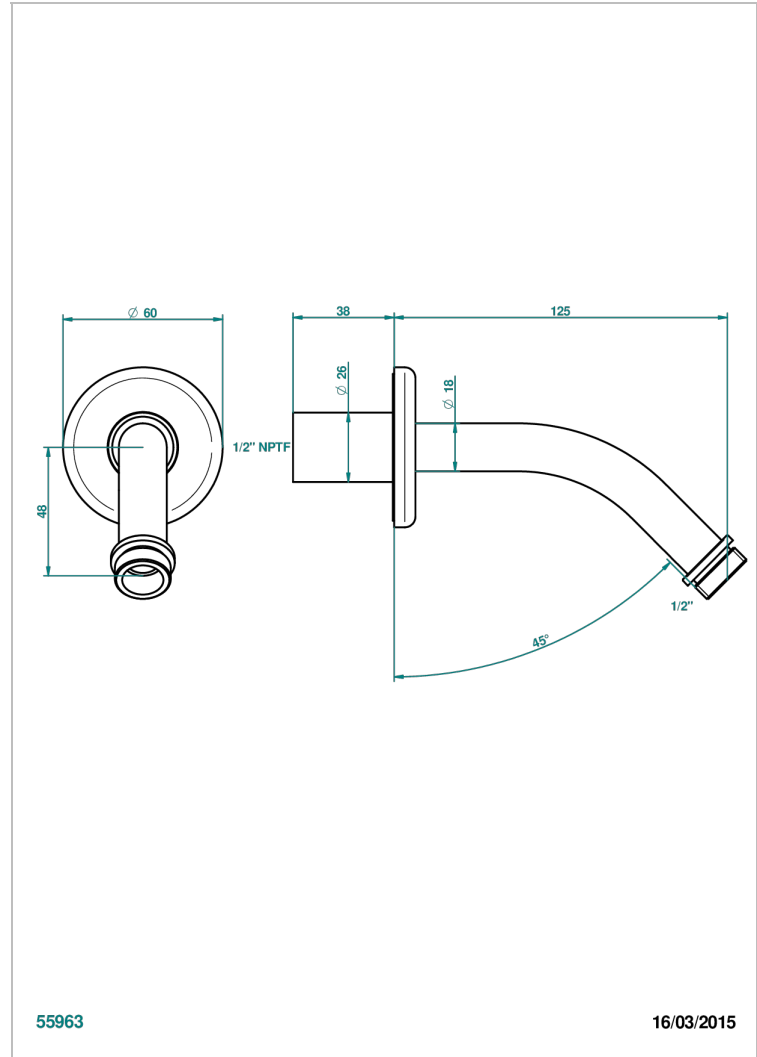

# CLUB SAINT-GERMAIN

G7H-82/US

Horizontal shower arm, 45°, lg: 4" 3/4

THG<sup>®</sup>  
PARIS

## CHARACTERISTIC

- Club Saint-Germain
- Horizontal shower arm, 45°, lg: 4" 3/4