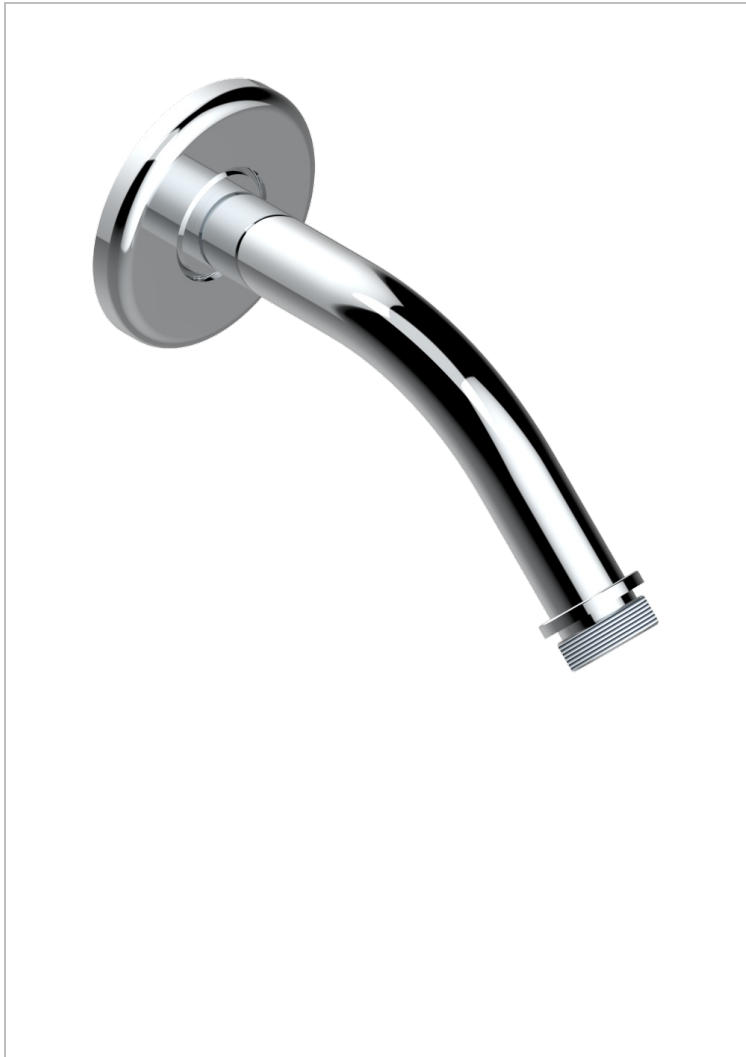

CLUB SAINT-GERMAIN

G7H-82/US

Horizontal shower arm, 45°, lg: 4" 3/4

THG[®]
PARIS

CHARACTERISTIC

- Club Saint-Germain
- Horizontal shower arm, 45°, lg: 4" 3/4

AVAILABLE FINITIONS

Black ceram - D30
Blush PVD - H62
Brass color PVD - H49
Brown bronze color PVD - F33
Chrome polished - A02
Chrome polished / gold polished - G02

Gold color PVD - H52
Gold mat - F07
Gold polished - F01
Graphite PVD - H64
Light coated bronze - D01
Matt Umber PVD - H67

Matt blush PVD - H60
Matt brass color PVD - H50
Matt brown bronze color PVD - F34
Matt chrome (American satin) - C02
Matt gold color PVD - H53
Matt graphite PVD - H65

Matt nickel (American satin) - C01
Matt nickel color PVD - H56
Natural smoked Brass - A13
Nickel antique / Sovereign - H28
Nickel color PVD - H55
Nickel polished - B01

Soft gold - F30
Soft matt gold - F31
Umber PVD - H66