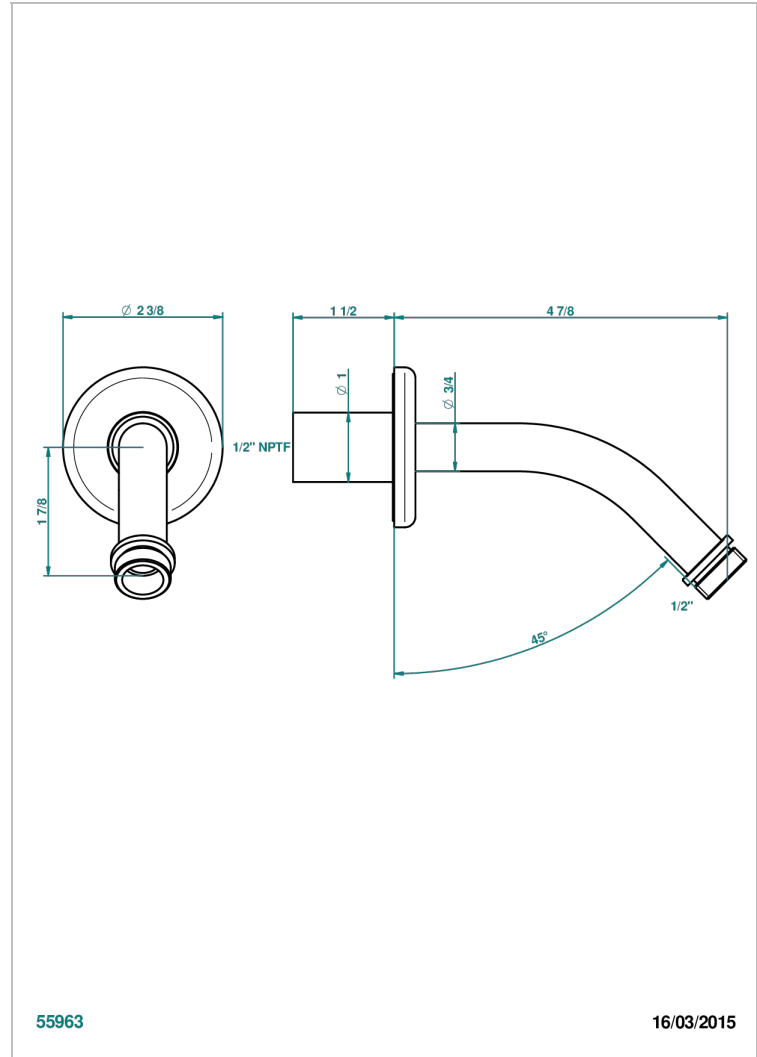

CLUB SAINT-GERMAIN

G7H-82/US

Horizontal shower arm, 45°, lg: 4" 3/4

THG[®]
PARIS

CHARACTERISTIC

- Club Saint-Germain
- Horizontal shower arm, 45°, lg: 4" 3/4

AVAILABLE FINITIONS

Black ceram - D30
Blush PVD - H62
Brass color PVD - H49
Brown bronze color PVD - F33
Chrome polished - A02
Chrome polished / gold polished - G02