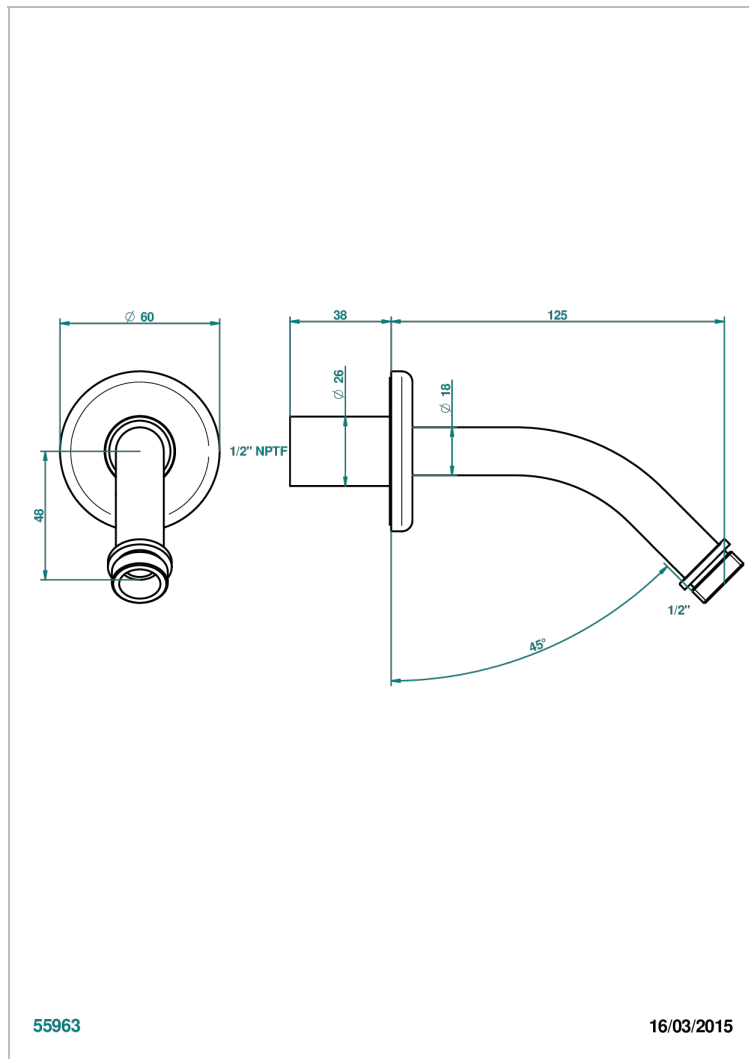

SAINT-GERMAIN WITH LEVER HANDLES

G7D-82/US

Horizontal shower arm, 45°, lg: 4" 3/4

55963

16/03/2015

CHARACTERISTIC

- Saint-germain with lever handles
- Horizontal shower arm, 45°, lg: 4" 3/4

AVAILABLE FINITIONS