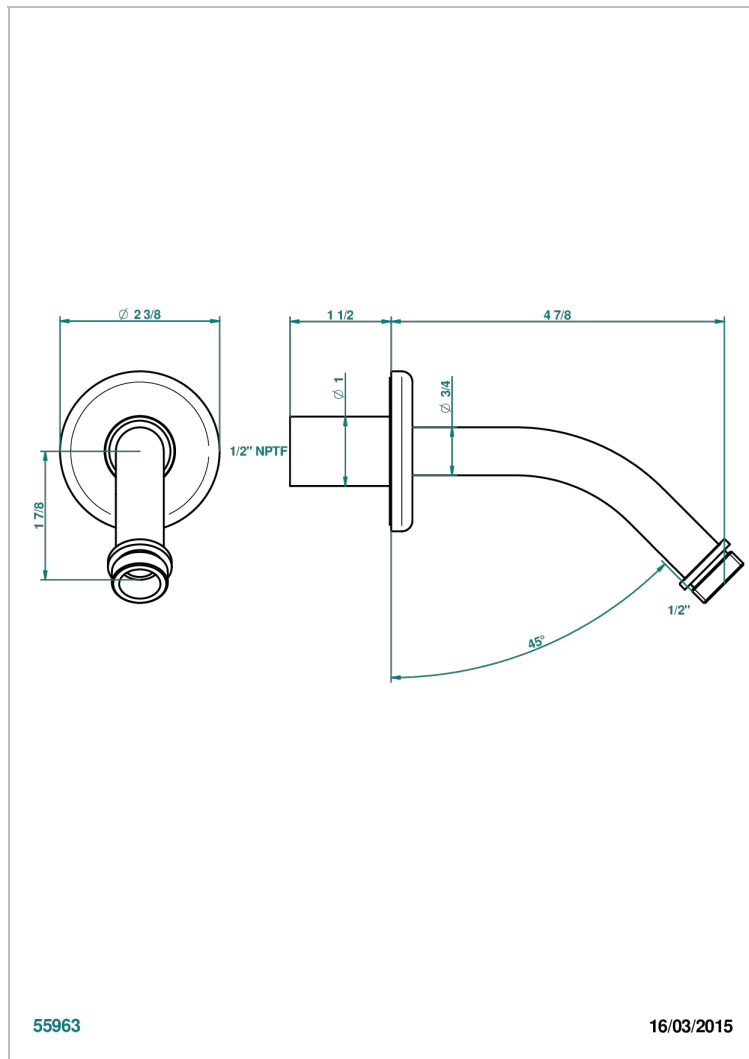

SAINT-GERMAIN WITH LEVER HANDLES

G7D-82/US

Horizontal shower arm, 45°, lg: 4" 3/4

CHARACTERISTIC

- Saint-germain with lever handles
- Horizontal shower arm, 45°, lg: 4" 3/4

AVAILABLE FINITIONS

Black ceram - D30
Blush PVD - H62
Brass color PVD - H49
Brown bronze color PVD - F33
Chrome polished - A02
Chrome polished / gold polished - G02