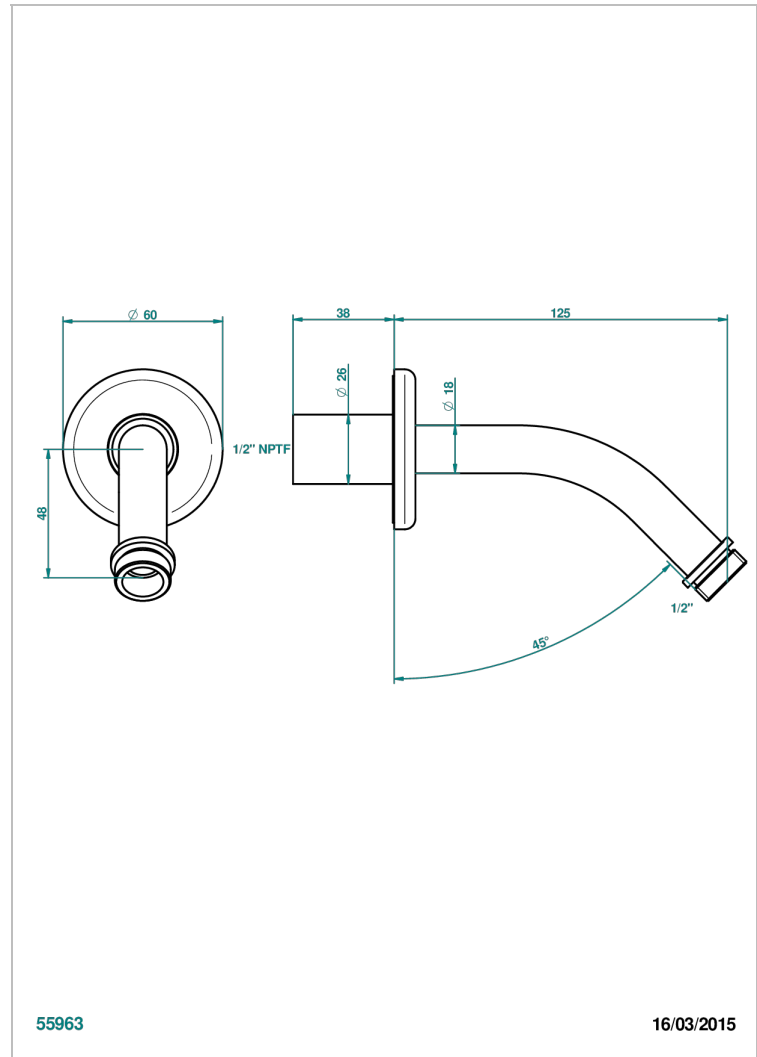

SAINT-GERMAIN

G7C-82/US

Horizontal shower arm, 45°, lg: 4" 3/4

THG[®]
PARIS

CHARACTERISTIC

- Saint-germain
- Horizontal shower arm, 45°, lg: 4" 3/4

AVAILABLE FINITIONS

Black ceram - D30
Blush PVD - H62
Brass color PVD - H49
Brown bronze color PVD - F33
Chrome polished - A02
Chrome polished / gold polished - G02