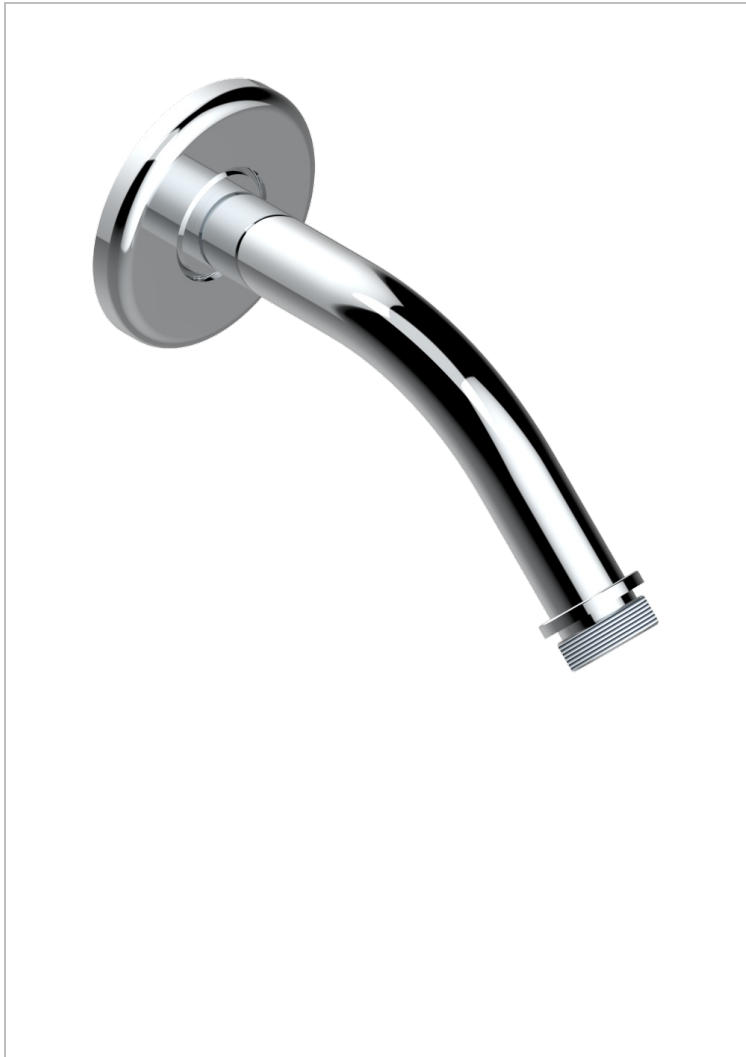

SAINT-GERMAIN

G7C-82/US

Horizontal shower arm, 45°, lg: 4" 3/4

THG[®]
PARIS

CHARACTERISTIC

- Saint-germain
- Horizontal shower arm, 45°, lg: 4" 3/4

AVAILABLE FINITIONS

Black ceram - D30
Blush PVD - H62
Brass color PVD - H49
Brown bronze color PVD - F33
Chrome polished - A02
Chrome polished / gold polished - G02

Gold color PVD - H52
Gold mat - F07
Gold polished - F01
Graphite PVD - H64
Light coated bronze - D01
Matt Umber PVD - H67

Matt blush PVD - H60
Matt brass color PVD - H50
Matt brown bronze color PVD - F34
Matt chrome (American satin) - C02
Matt gold color PVD - H53
Matt graphite PVD - H65

Matt nickel (American satin) - C01
Matt nickel color PVD - H56
Natural smoked Brass - A13
Nickel antique / Sovereign - H28
Nickel color PVD - H55
Nickel polished - B01

Soft gold - F30
Soft matt gold - F31
Umber PVD - H66