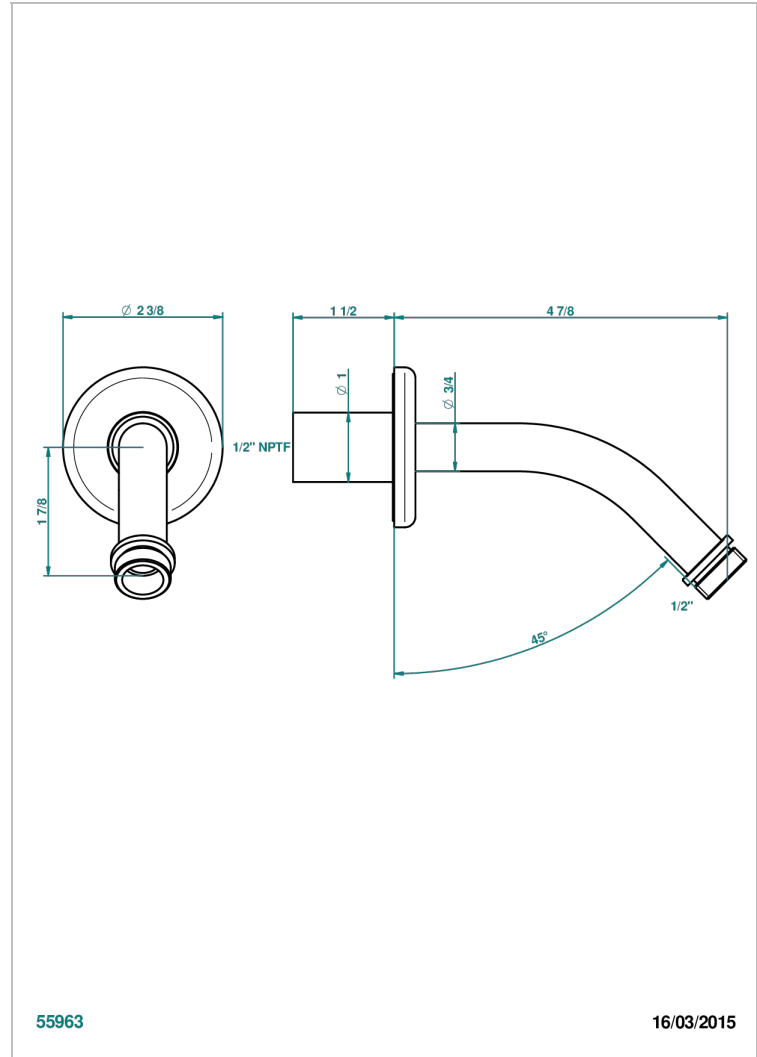

SAINT-GERMAIN

G7C-82/US

Horizontal shower arm, 45°, lg: 4" 3/4

THG[®]
PARIS

CHARACTERISTIC

- Saint-germain
- Horizontal shower arm, 45°, lg: 4" 3/4

AVAILABLE FINITIONS

Black ceram - D30
Blush PVD - H62
Brass color PVD - H49
Brown bronze color PVD - F33
Chrome polished - A02
Chrome polished / gold polished - G02