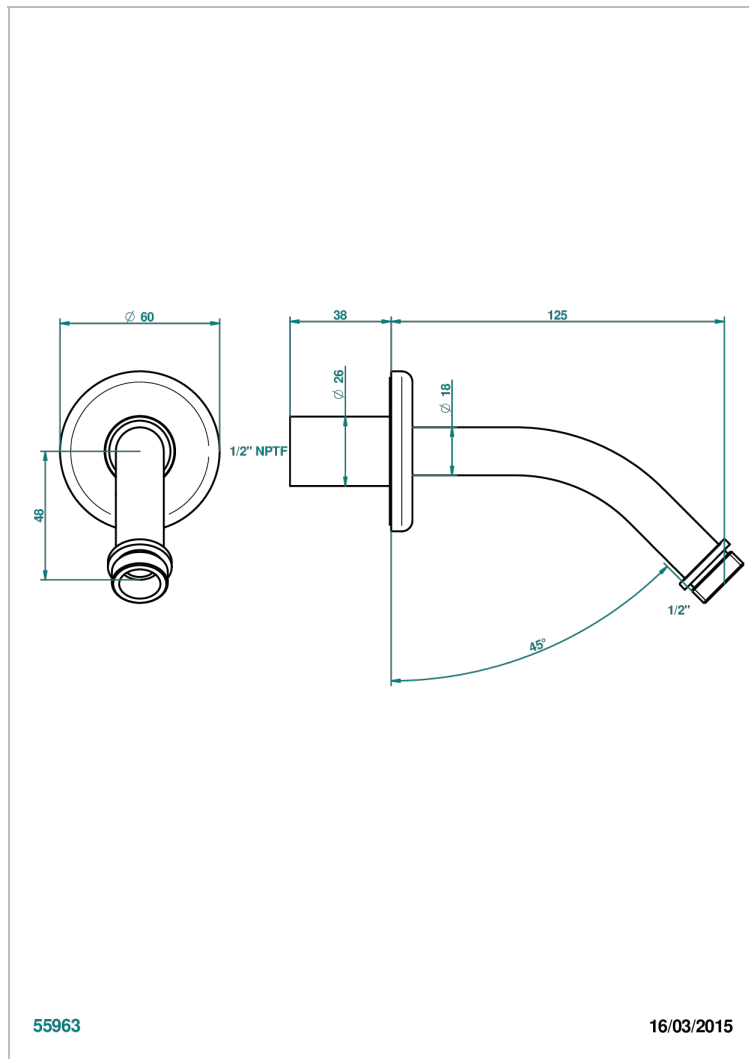

BEAUBOURG WITH LEVER HANDLES

G7B-82/US

Horizontal shower arm, 45°, lg: 4" 3/4

CHARACTERISTIC

- Beaubourg with lever handles
- Horizontal shower arm, 45°, lg: 4" 3/4

AVAILABLE FINITIONS

Black ceram - D30
Blush PVD - H62
Brass color PVD - H49
Brown bronze color PVD - F33
Chrome polished - A02
Chrome polished / gold polished - G02