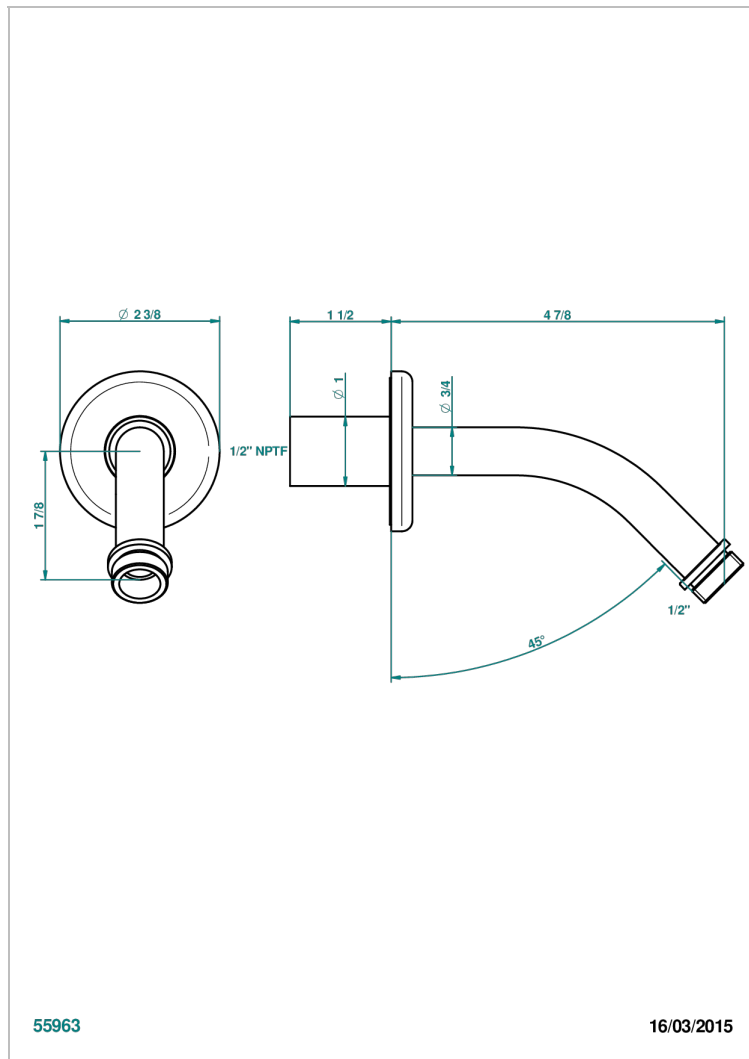

BEAUBOURG WITH LEVER HANDLES

G7B-82/US

Horizontal shower arm, 45°, lg: 4" 3/4

CHARACTERISTIC

- Beaubourg with lever handles
- Horizontal shower arm, 45°, lg: 4" 3/4

AVAILABLE FINITIONS

Black ceram - D30
Blush PVD - H62
Brass color PVD - H49
Brown bronze color PVD - F33
Chrome polished - A02
Chrome polished / gold polished - G02