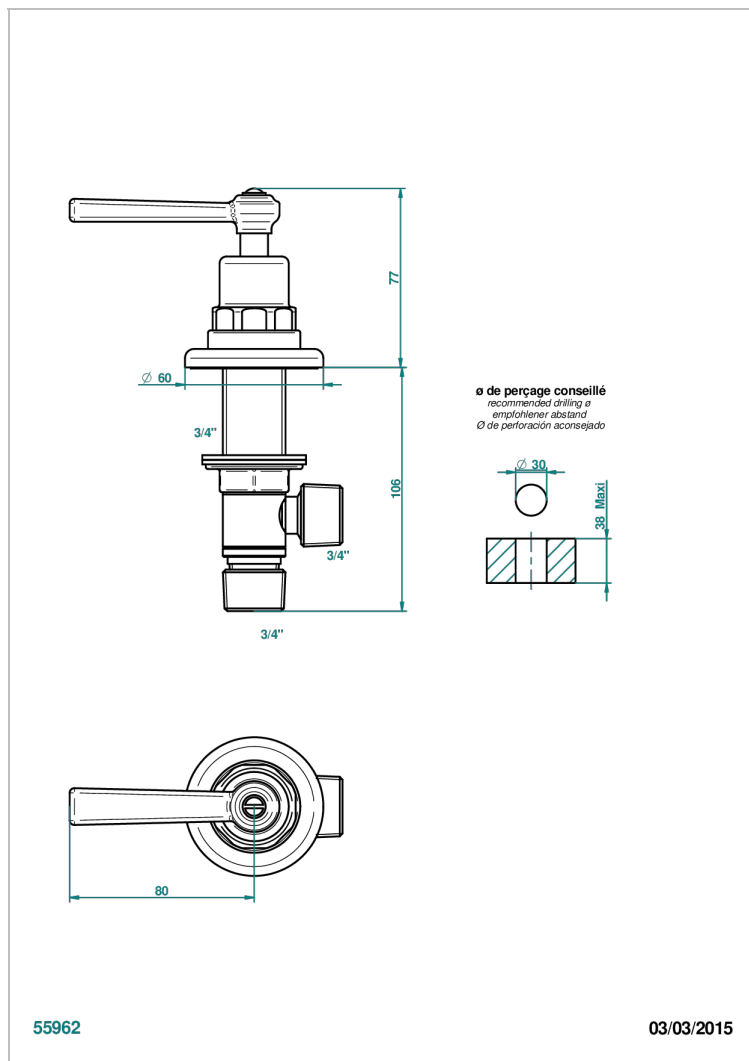

CLUB SAINT-GERMAIN WITH LEVER HANDLES

G7J-36/HUS

3/4" deck valve with trim - Hot

CHARACTERISTIC

- ASME : ASME A112.18.1-2011/CSA B125.1-11

STANDARDS

AVAILABLE FINITIONS

Black ceram - D30
Blush PVD - H62
Brass color PVD - H49
Brown bronze color PVD - F33
Chrome polished - A02
Chrome polished / gold polished - G02