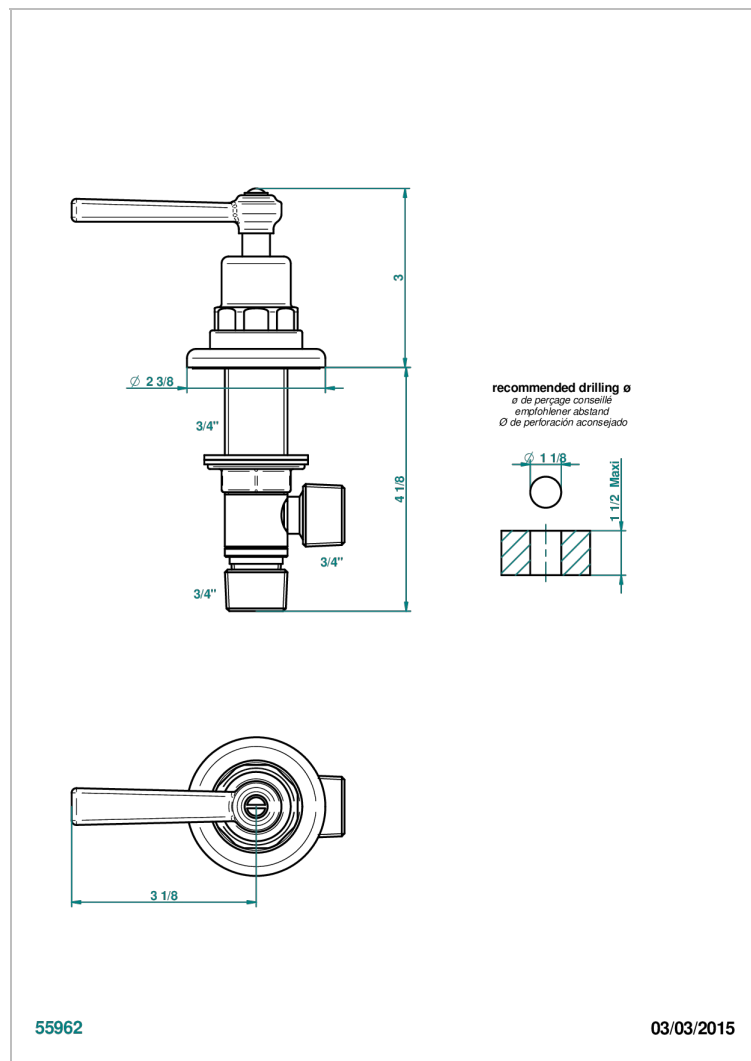

CLUB SAINT-GERMAIN WITH LEVER HANDLES

G7J-36/HUS

3/4" deck valve with trim - Hot

55962

03/03/2015

CHARACTERISTIC

- ASME : ASME A112.18.1-2011/CSA B125.1-11

STANDARDS