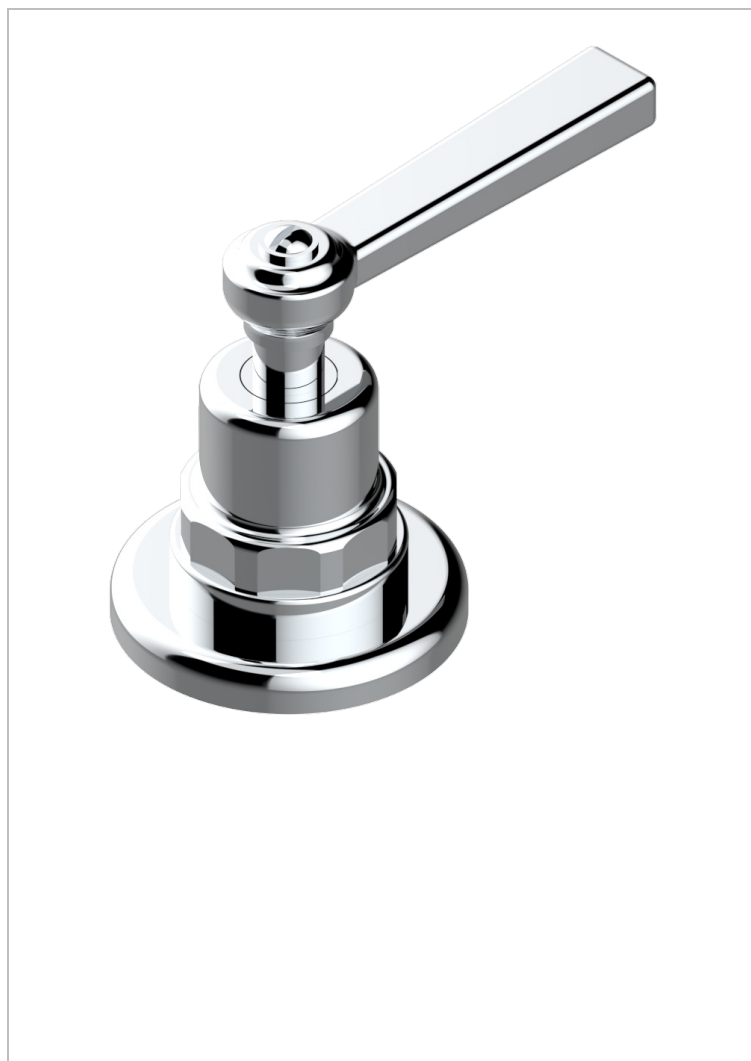

CLUB SAINT-GERMAIN WITH LEVER HANDLES

G7J-36/CUS

3/4" deck valve with trim - Cold

CHARACTERISTIC

- ASME : ASME A112.18.1-2011/CSA B125.1-11

STANDARDS

AVAILABLE FINITIONS

Black ceram - D30

Blush PVD - H62

Brass color PVD - H49

Brown bronze color PVD - F33

Chrome polished - A02

Chrome polished / gold polished - G02

Gold color PVD - H52

Gold mat - F07

Gold polished - F01