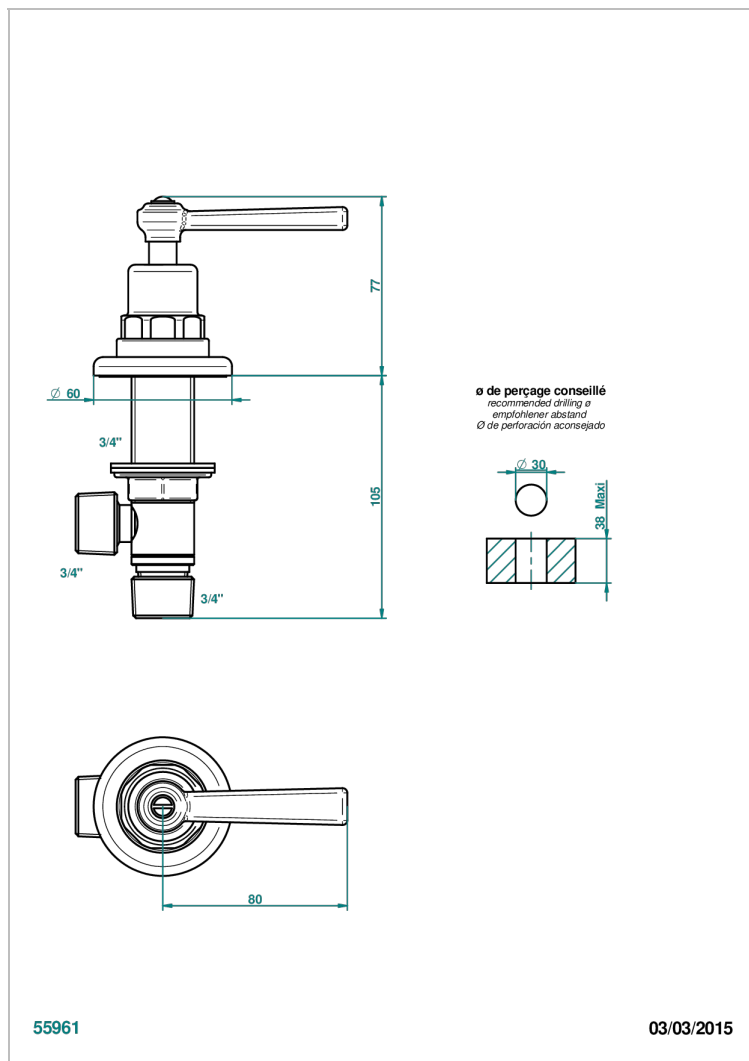

CLUB SAINT-GERMAIN WITH LEVER HANDLES

G7J-36/CUS

3/4" deck valve with trim - Cold

CHARACTERISTIC

- ASME : ASME A112.18.1-2011/CSA B125.1-11

STANDARDS

AVAILABLE FINITIONS

Black ceram - D30