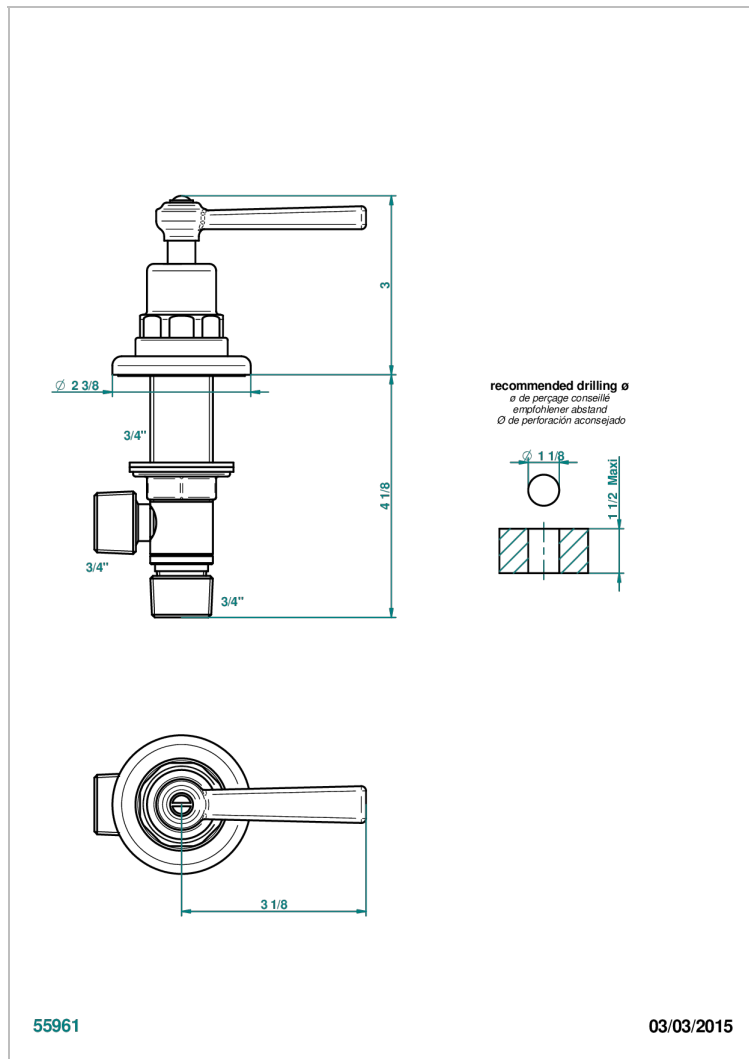

# CLUB SAINT-GERMAIN WITH LEVER HANDLES

G7J-36/CUS

3/4" deck valve with trim - Cold