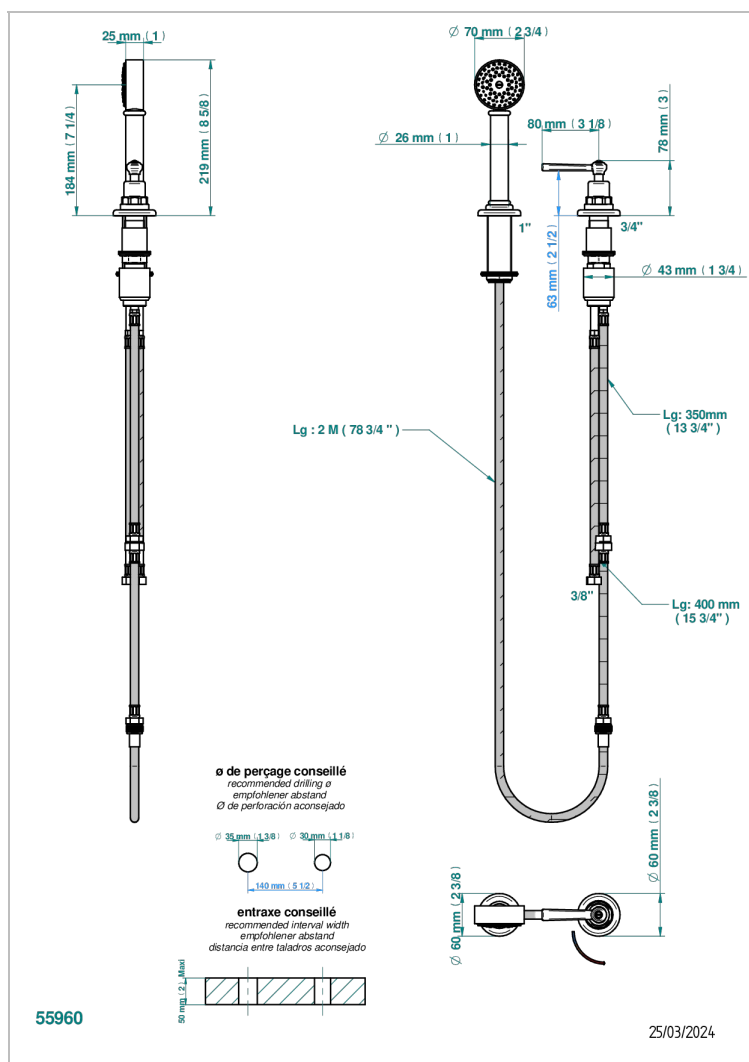

SAINT-GERMAIN WITH LEVER HANDLES

G7D-6532/60A

Deck mounted mixer with handshower, progressive cartridge

CHARACTERISTIC

- ACS : 22ACCLY009

TECHNICAL SPECS

- Recommandé : 3 bars (max. 5 bars) - Advised : 43,5 psi (max. 72 psi)
- 9,5 l/min à 3 bars (2.5 gpm at 43.5 psi)

STANDARDS

AVAILABLE FINITIONS

Black ceram - D30
Blush PVD - H62
Brass color PVD - H49
Brown bronze color PVD - F33
Chrome polished - A02
Chrome polished / gold polished - G02

Gold color PVD - H52
Gold mat - F07
Gold polished - F01
Graphite PVD - H64
Light coated bronze - D01
Matt Umber PVD - H67