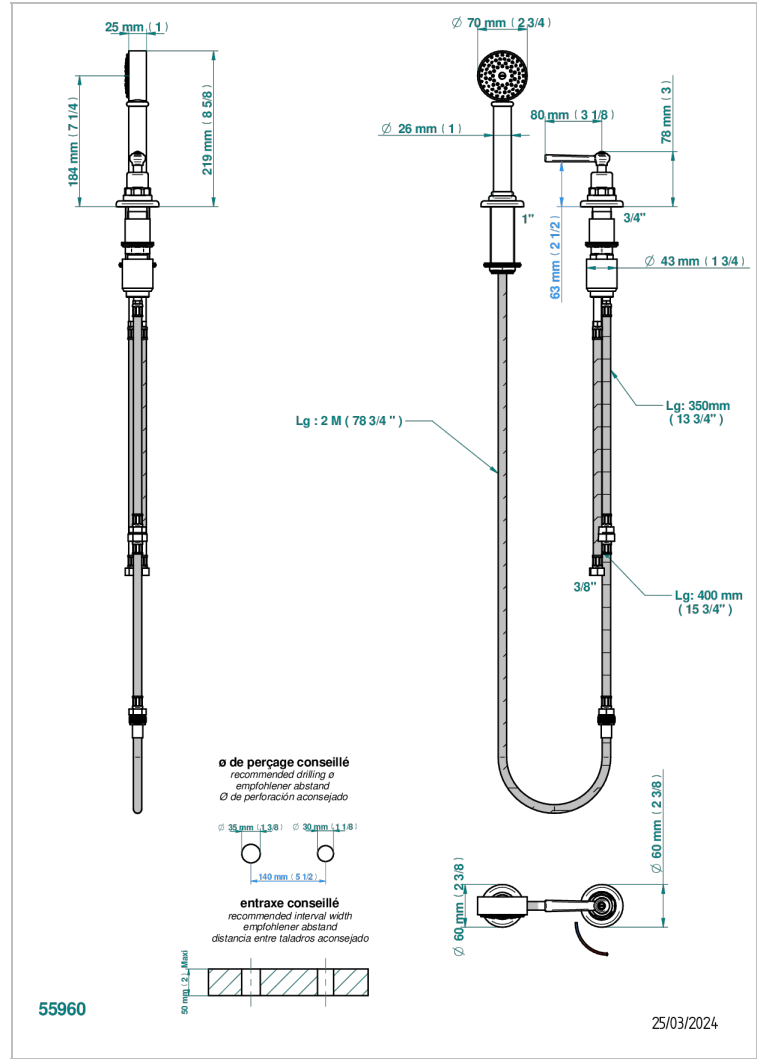

SAINT-GERMAIN WITH LEVER

G7D-6532/60A

Rim mounted ceramic mixer with handshower with progressive cartridge

CHARACTERISTIC

- ACS : 22ACCLY009

TECHNICAL SPECS

- Recommandé : 3 bars (max. 5 bars) - Advised : 43,5 psi (max. 72 psi)
- 9,5 l/min à 3 bars (2.5 gpm at 43.5 psi)

STANDARDS

AVAILABLE FINITIONS

Antique nickel - H28
Black ceram - D30
Blush PVD - H62
Brass color PVD - H49
Brown bronze color PVD - F33
Gold color PVD - H52

Graphite PVD - H64
Lacquered light bronze - D01
Matt Umber PVD - H67
Matt blush PVD - H60
Matt brass color PVD - H50
Matt brown bronze color PVD - F34