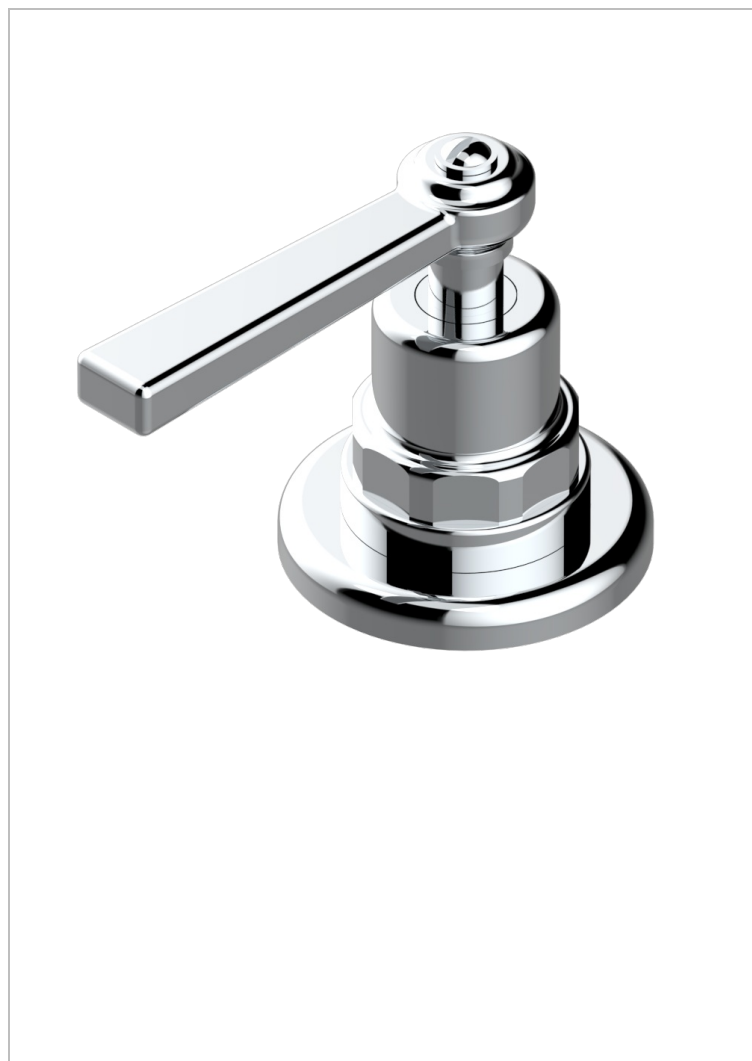

CLUB SAINT-GERMAIN WITH LEVER HANDLES

G7J-6532

Rim mounted ceramic mixer with progressive cartridge

CHARACTERISTIC

- ACS : 22ACCLY009

STANDARDS

TECHNICAL SPECS

- Recommandé : 3 bars (max. 5 bars) - Advised : 43,5 psi (max. 72 psi)
- 25 l/min à 3 bars (6.6 gpm at 43.5 psi)

AVAILABLE FINITIONS

Black ceram - D30
Blush PVD - H62
Brass color PVD - H49
Brown bronze color PVD - F33
Chrome polished - A02
Chrome polished / gold polished - G02

Gold color PVD - H52
Gold mat - F07
Gold polished - F01
Graphite PVD - H64
Light coated bronze - D01
Matt Umber PVD - H67

Matt blush PVD - H60
Matt brass color PVD - H50
Matt brown bronze color PVD - F34
Matt chrome (American satin) - C02
Matt gold color PVD - H53
Matt graphite PVD - H65

Matt nickel (American satin) - C01
Matt nickel color PVD - H56
Natural smoked Brass - A13
Nickel antique / Sovereign - H28
Nickel color PVD - H55
Nickel polished - B01