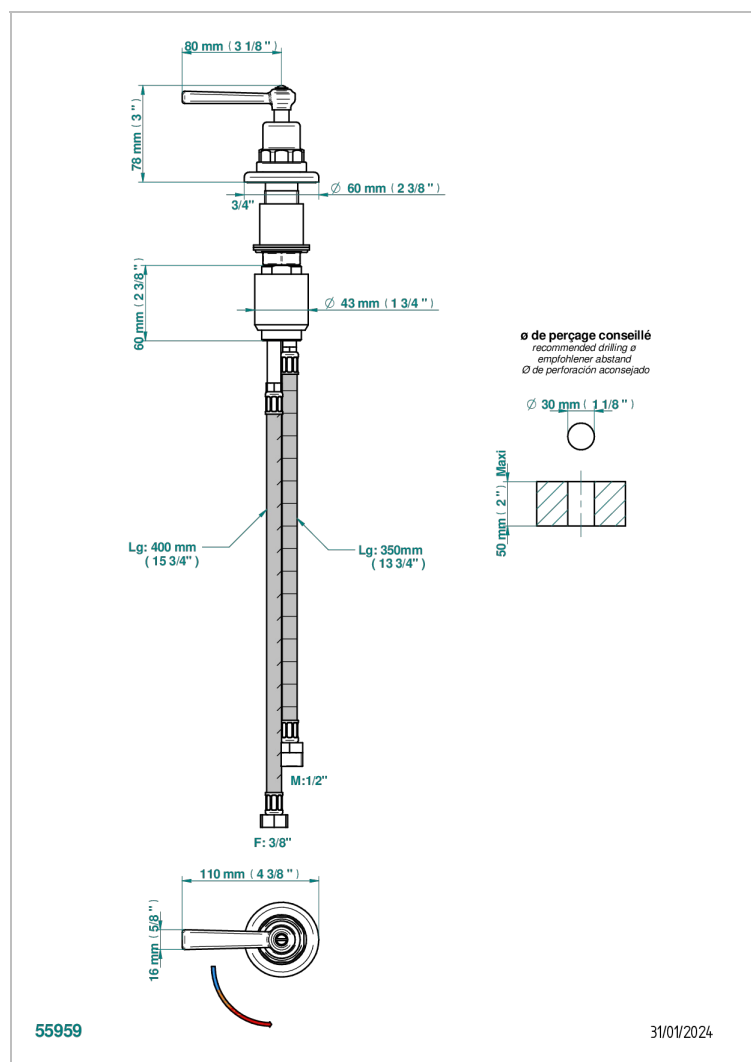

CLUB SAINT-GERMAIN WITH LEVER HANDLES

G7J-6532

Rim mounted ceramic mixer with progressive cartridge

CHARACTERISTIC

- ACS : 22ACCLY009

STANDARDS

TECHNICAL SPECS

- Recommandé : 3 bars (max. 5 bars) - Advised : 43,5 psi (max. 72 psi)
- 25 l/min à 3 bars (6.6 gpm at 43.5 psi)