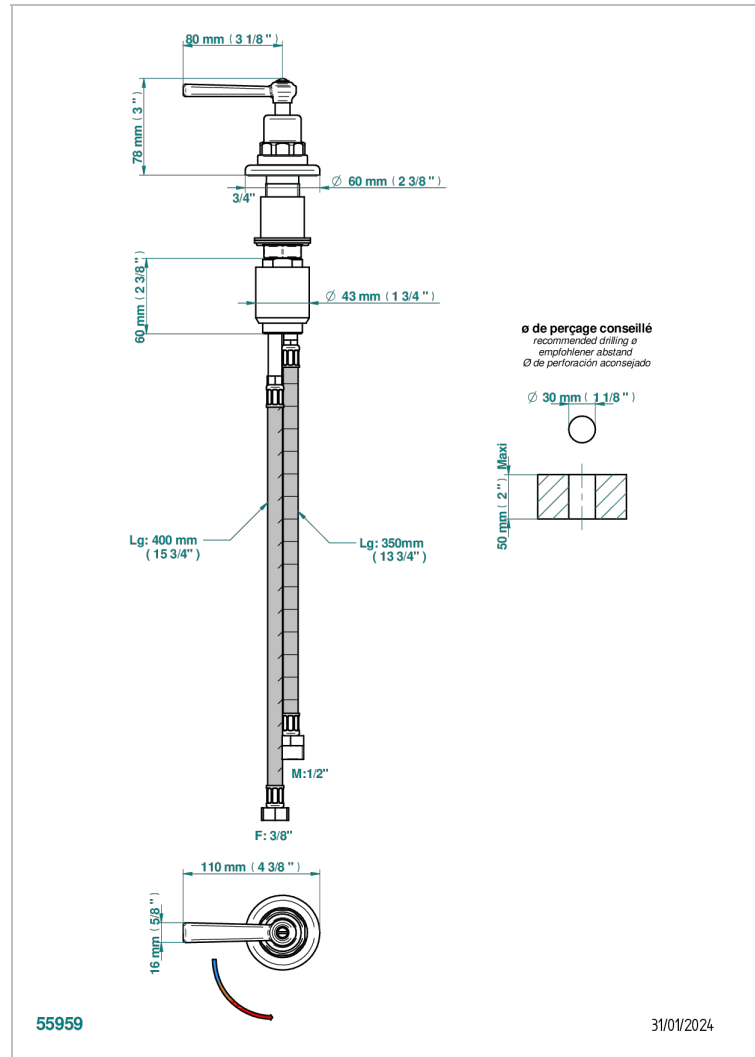

# CLUB SAINT-GERMAIN WITH LEVER

G7J-6532

Rim mounted ceramic mixer with progressive cartridge

## CHARACTERISTIC

- ACS : 22ACCLY009