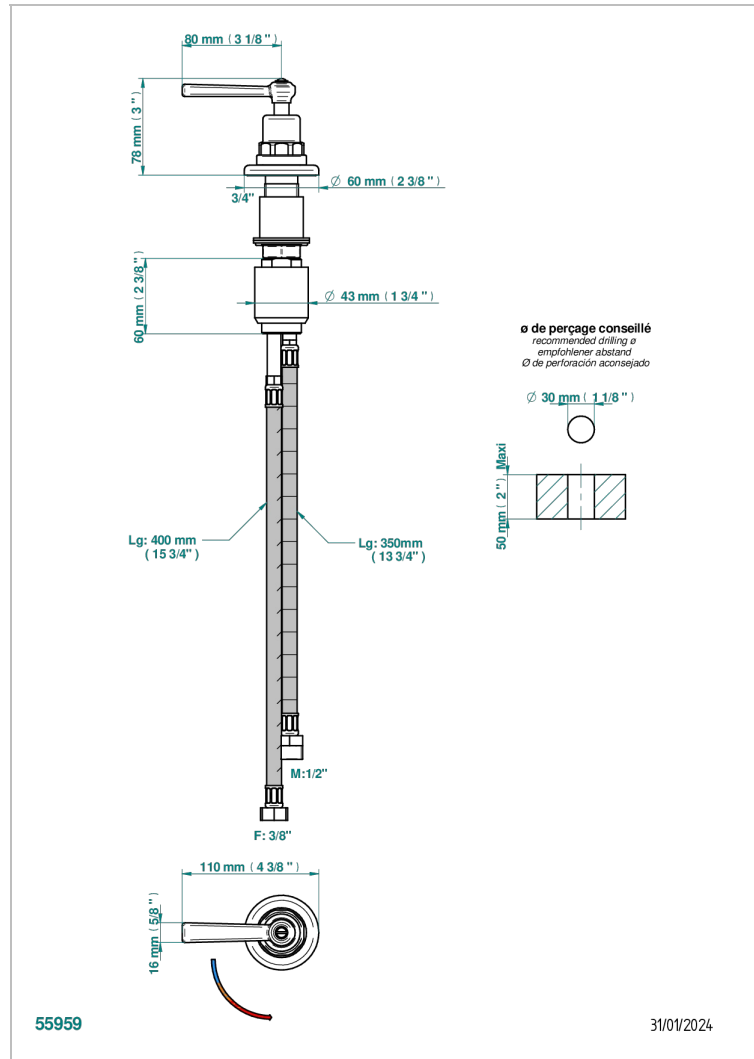

CLUB SAINT-GERMAIN WITH LEVER

G7J-6532

Rim mounted ceramic mixer with progressive cartridge

CHARACTERISTIC

- ACS : 22ACCLY009

STANDARDS

TECHNICAL SPECS

- Recommandé : 3 bars (max. 5 bars) - Advised : 43,5 psi (max. 72 psi)
- 25 l/min à 3 bars (6.6 gpm at 43.5 psi)