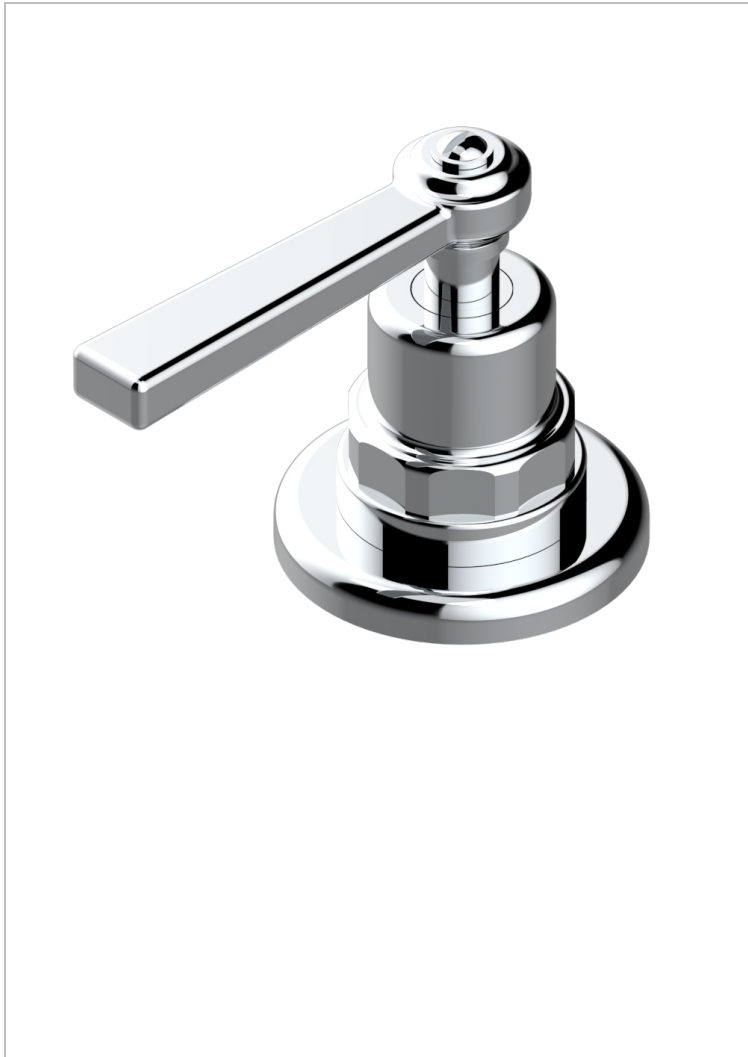

CLUB SAINT-GERMAIN WITH LEVER

G7J-6532

Rim mounted ceramic mixer with progressive cartridge

CHARACTERISTIC

- ACS : 22ACCLY009

STANDARDS

TECHNICAL SPECS

- Recommandé : 3 bars (max. 5 bars) - Advised : 43,5 psi (max. 72 psi)
- 25 l/min à 3 bars (6.6 gpm at 43.5 psi)

AVAILABLE FINITIONS

Antique nickel - H28
Black ceram - D30
Blush PVD - H62
Brass color PVD - H49
Brown bronze color PVD - F33
Gold color PVD - H52

Graphite PVD - H64
Lacquered light bronze - D01
Matt Umber PVD - H67
Matt blush PVD - H60
Matt brass color PVD - H50
Matt brown bronze color PVD - F34