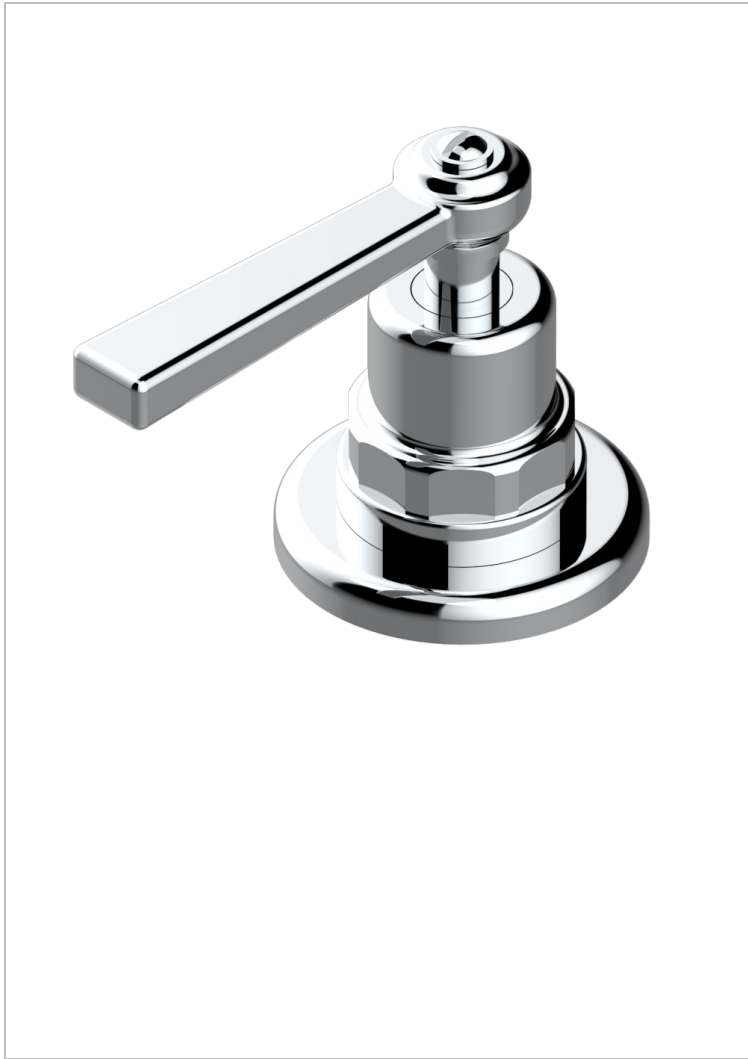

# CLUB SAINT-GERMAIN WITH LEVER

G7J-6532

Rim mounted ceramic mixer with progressive cartridge

THG<sup>®</sup>  
PARIS

## ХАРАКТЕРИСТИКИ

- ACS : 22ACCLY009