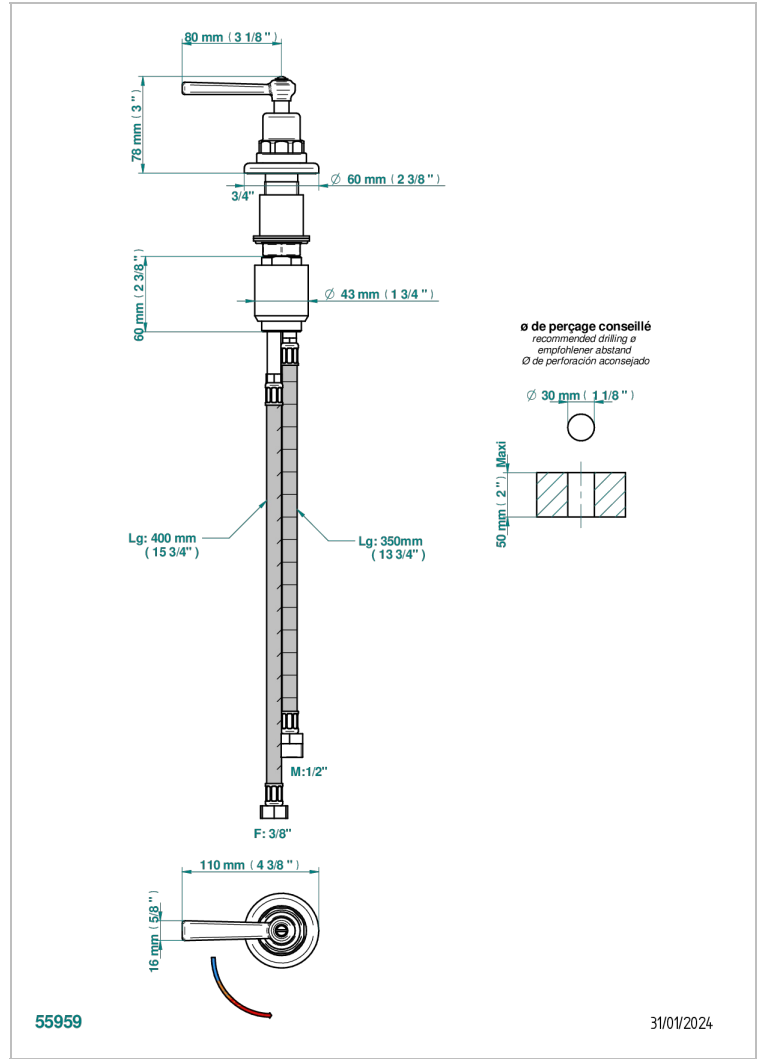

# CLUB SAINT-GERMAIN WITH LEVER

G7J-6532

Rim mounted ceramic mixer with progressive cartridge

THG<sup>®</sup>  
PARIS

## ХАРАКТЕРИСТИКИ

- ACS : 22ACCLY009