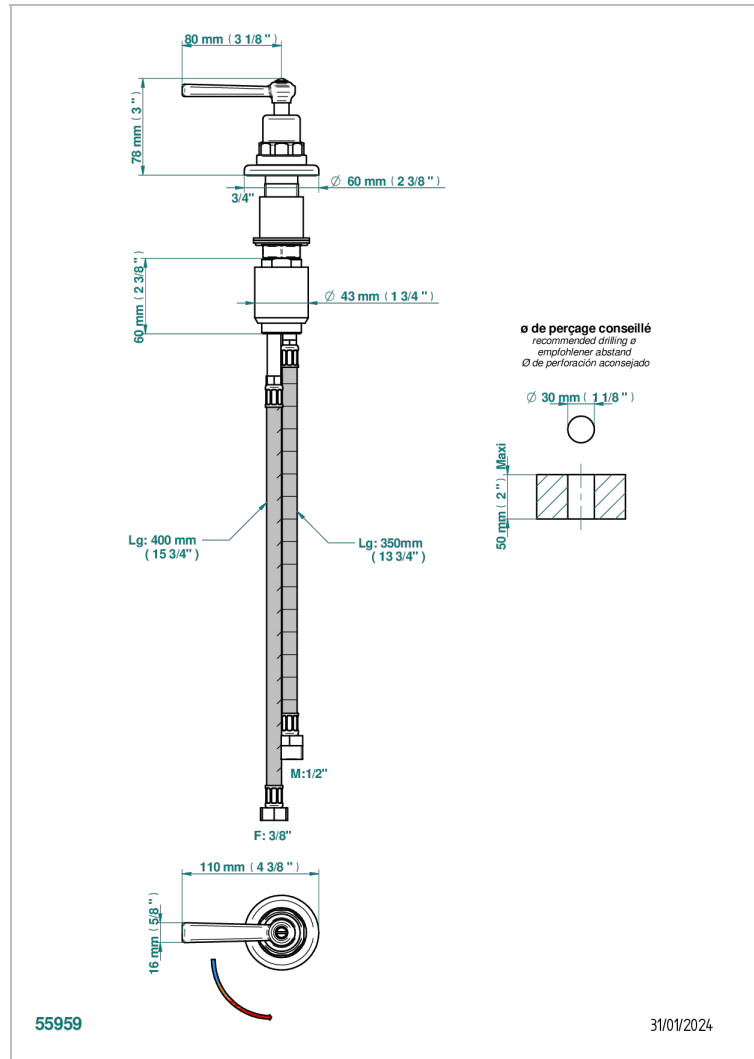

# CLUB SAINT-GERMAIN WITH LEVER

G7J-6532

Rim mounted ceramic mixer with progressive cartridge

55959

31/01/2024

## CHARACTERISTIC

- ACS : 22ACCLY009