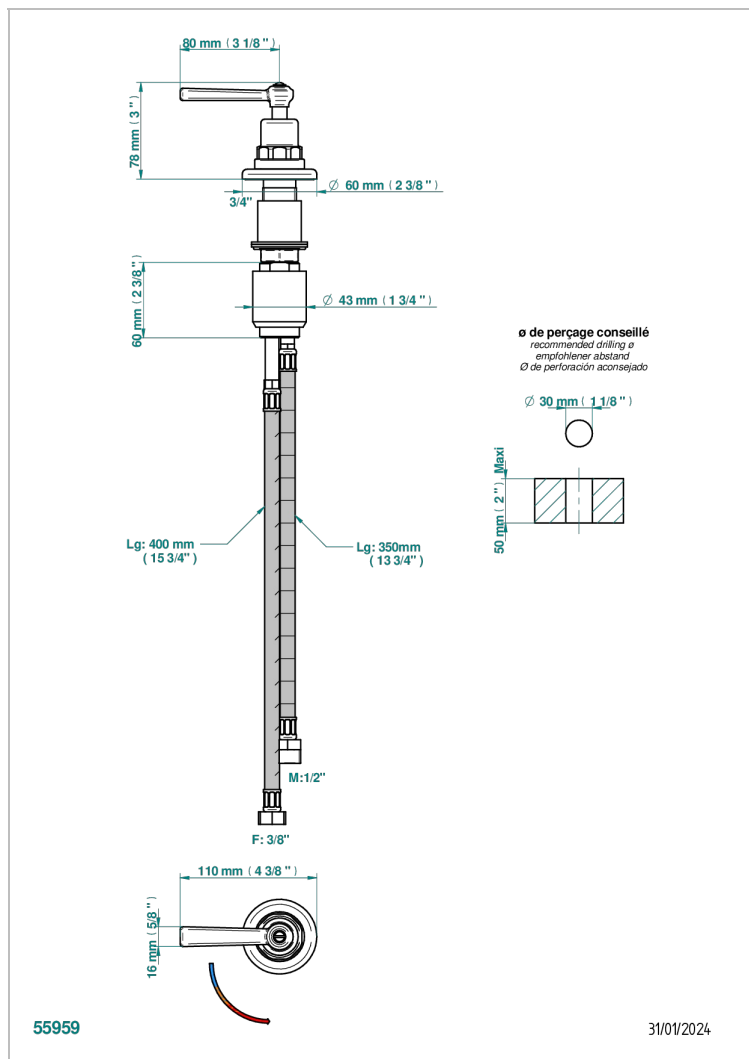

CLUB SAINT-GERMAIN WITH LEVER

G7J-6532

Rim mounted ceramic mixer with progressive cartridge

特色

- ACS : 22ACCLY009

标准

技术特征

- Recommandé : 3 bars (max. 5 bars) - Advised : 43,5 psi (max. 72 psi)
- 25 l/min à 3 bars (6.6 gpm at 43.5 psi)