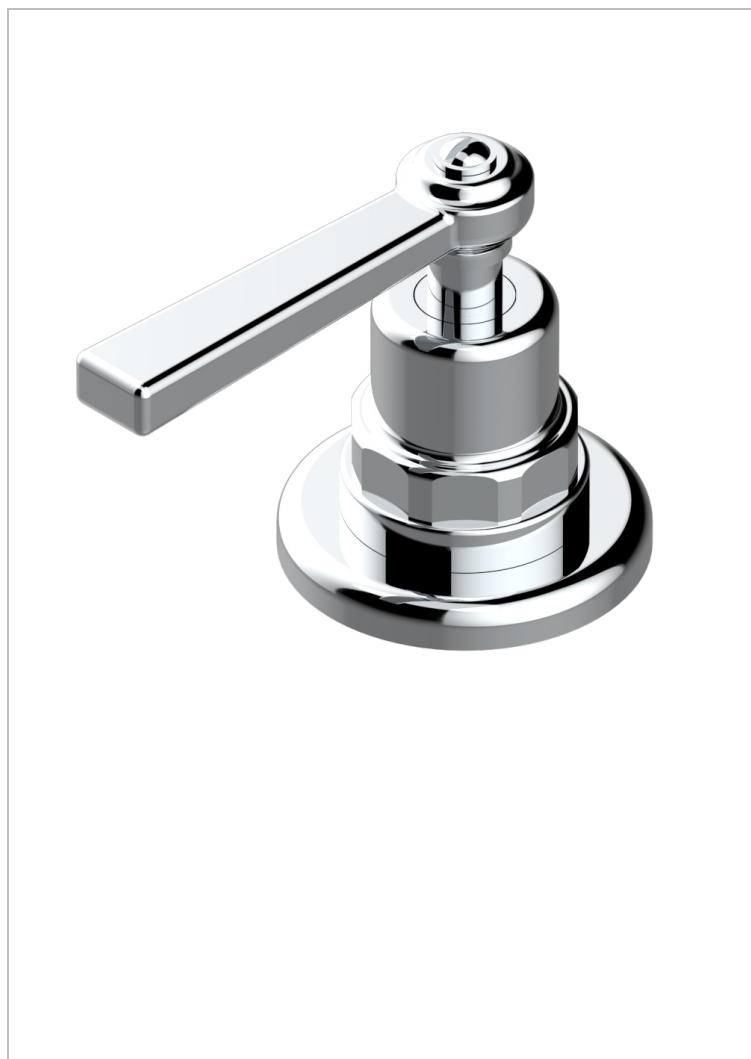

CLUB SAINT-GERMAIN WITH LEVER

G7J-6532

Rim mounted ceramic mixer with progressive cartridge

特色

- ACS : 22ACCLY009

标准

技术特征

- Recommandé : 3 bars (max. 5 bars) - Advised : 43,5 psi (max. 72 psi)
- 25 l/min à 3 bars (6.6 gpm at 43.5 psi)

可选饰面

Black ceram - D30
Blush PVD - H62
Graphite PVD - H64
Matt Umber PVD - H67
Matt blush PVD - H60
Matt graphite PVD - H65

Natural smoked Brass - A13
PVD哑光棕铜 - F34
PVD哑光金 - H53
PVD哑光铜 - H50
PVD哑光镍 - H56
PVD抛光铜 - H49