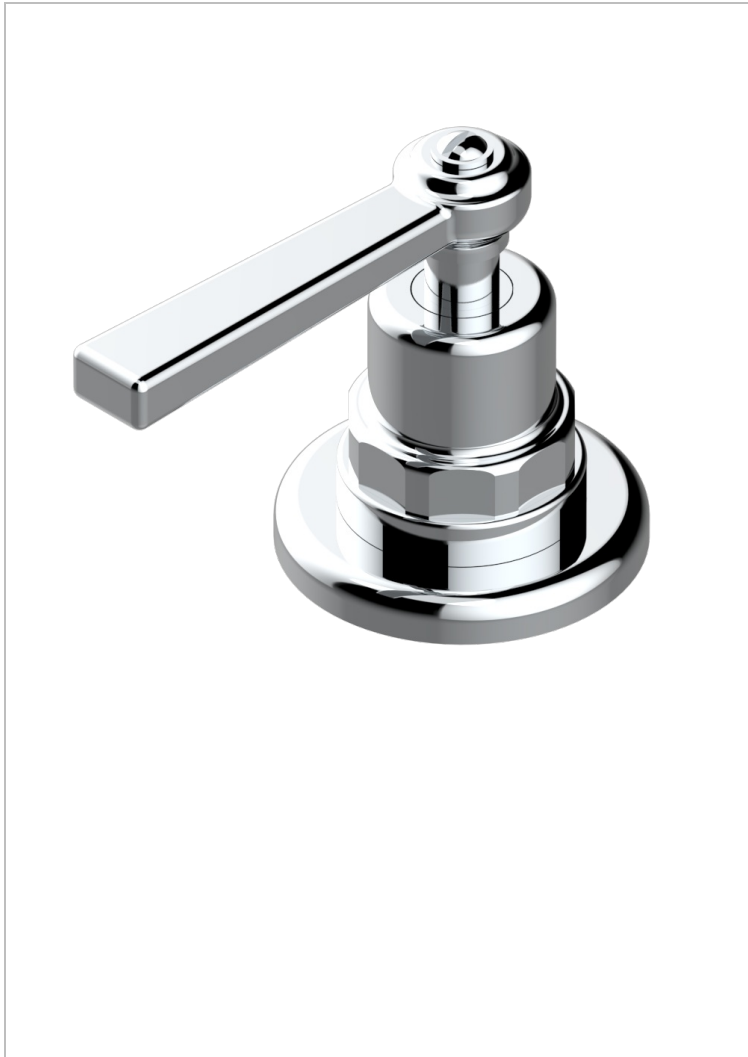

SAINT-GERMAIN WITH LEVER

G7D-6532

Rim mounted ceramic mixer with progressive cartridge

特色

- ACS : 22ACCLY009

标准

技术特征

- Recommandé : 3 bars (max. 5 bars) - Advised : 43,5 psi (max. 72 psi)
- 25 l/min à 3 bars (6.6 gpm at 43.5 psi)

可选饰面

Black ceram - D30
Blush PVD - H62
Graphite PVD - H64
Matt Umber PVD - H67
Matt blush PVD - H60
Matt graphite PVD - H65

Natural smoked Brass - A13
PVD哑光棕铜 - F34
PVD哑光金 - H53
PVD哑光铜 - H50
PVD哑光镍 - H56
PVD抛光铜 - H49