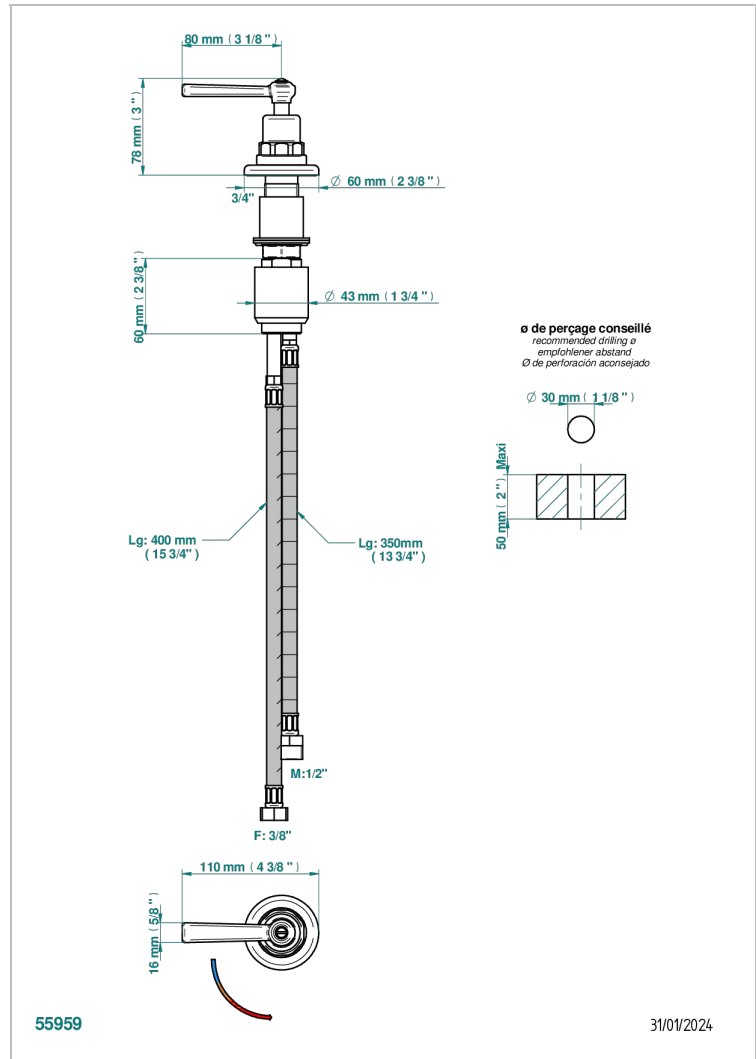

SAINT-GERMAIN WITH LEVER

G7D-6532

Rim mounted ceramic mixer with progressive cartridge

特色

- ACS : 22ACCLY009

标准

技术特征

- Recommandé : 3 bars (max. 5 bars) - Advised : 43,5 psi (max. 72 psi)
- 25 l/min à 3 bars (6.6 gpm at 43.5 psi)