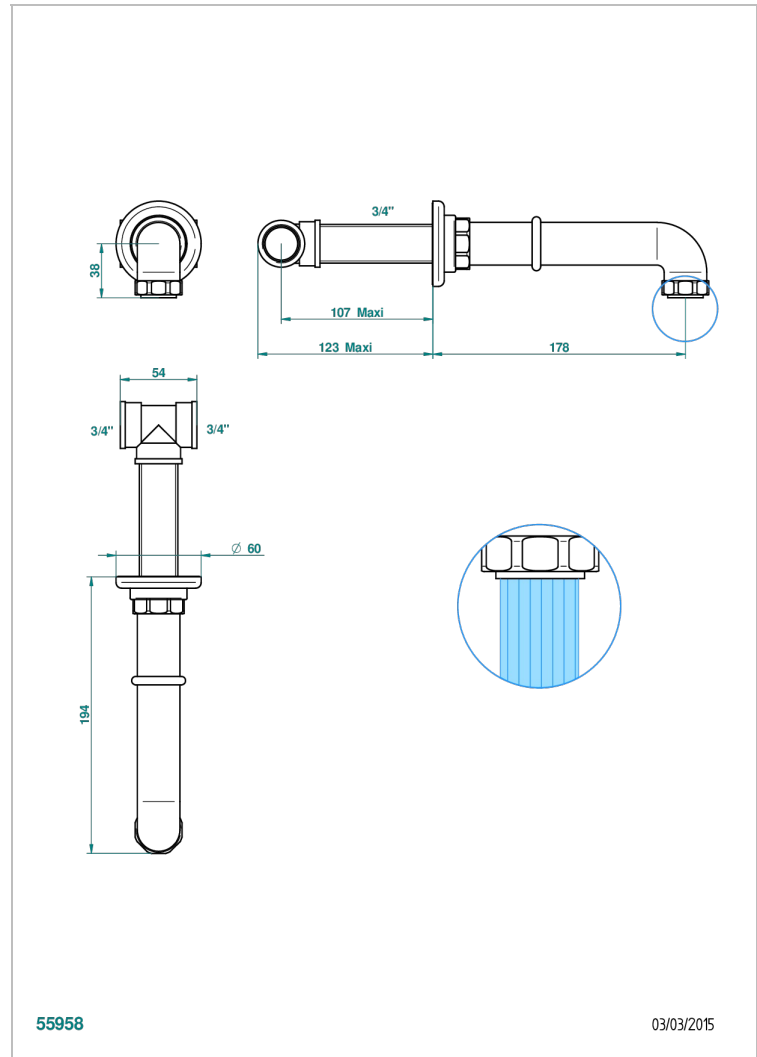

# SAINT-GERMAIN WITH LEVER

G7D-22G

Wall mounted bath spout, goliath

THG<sup>®</sup>  
PARIS

## CHARACTERISTIC

- Saint-germain with lever
- Wall mounted bath spout, goliath