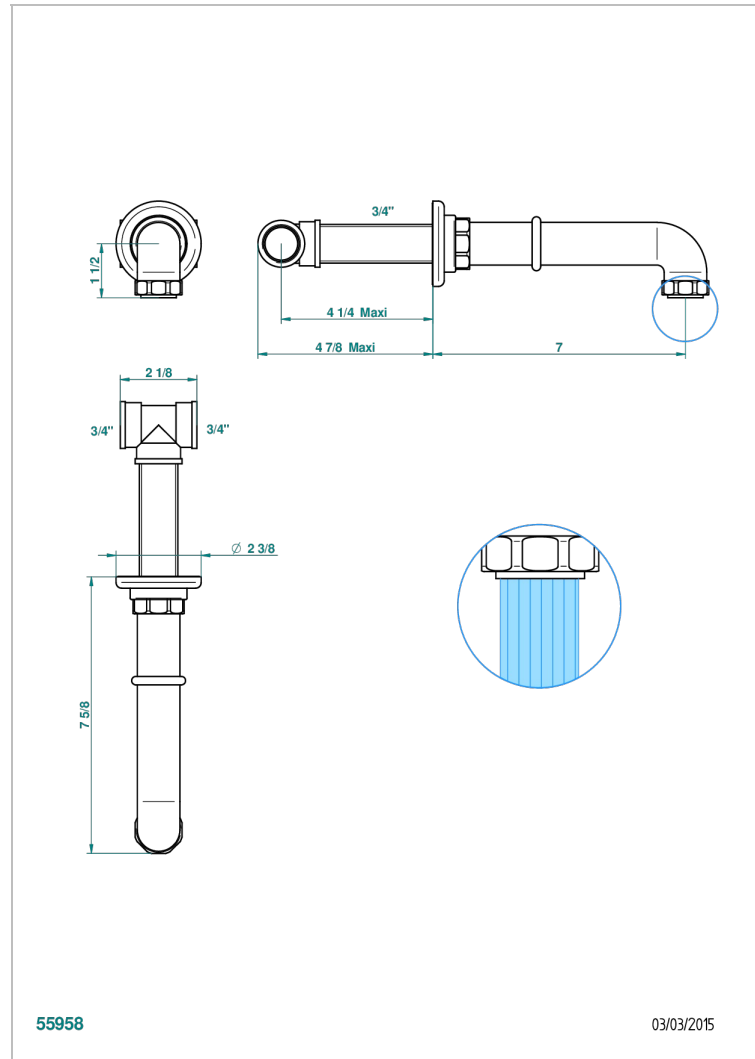

# SAINT-GERMAIN WITH LEVER

G7D-22G

Wall mounted bath spout, goliath

THG<sup>®</sup>  
PARIS

## CHARACTERISTIC

- Saint-germain with lever
- Wall mounted bath spout, goliath