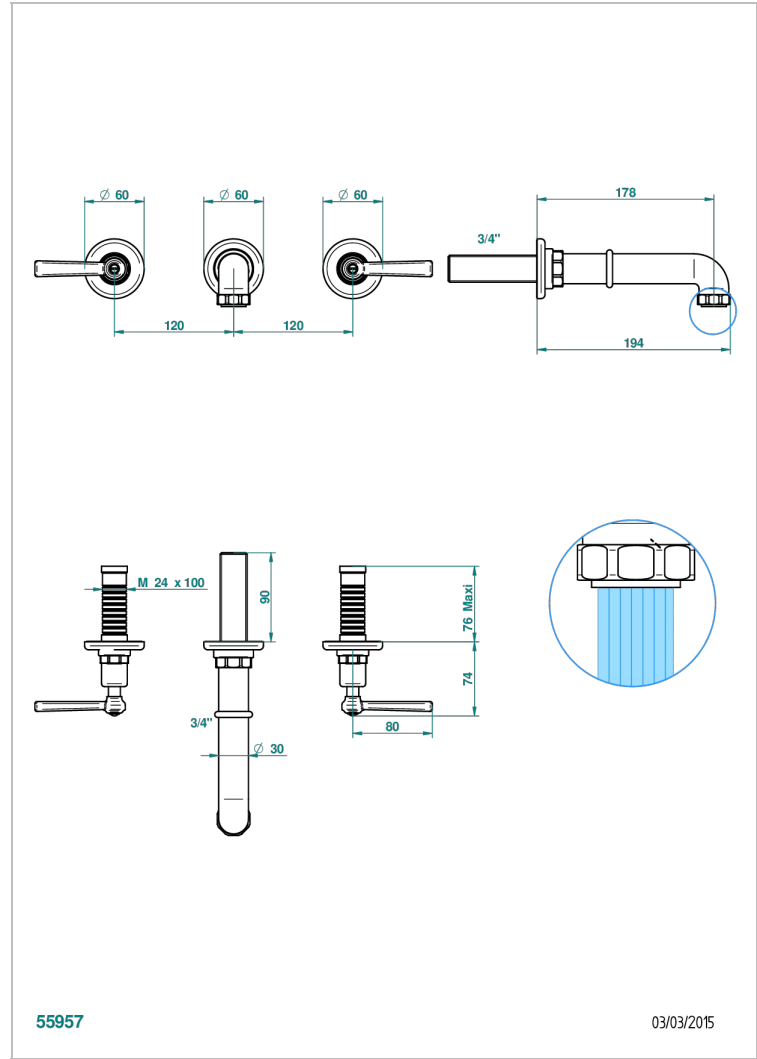

# SAINT-GERMAIN WITH LEVER HANDLES

G7D-40GBUS

Trim for wall mounted 3-hole lavatory set only

55957

03/03/2015

## CHARACTERISTIC

- Saint-germain with lever handles
- Trim for wall mounted 3-hole lavatory set only

## RELATED SKU'S

- Ref. G00-40AM/US Rough parts for wall set (one counter clockwise and one clockwise cartridges)