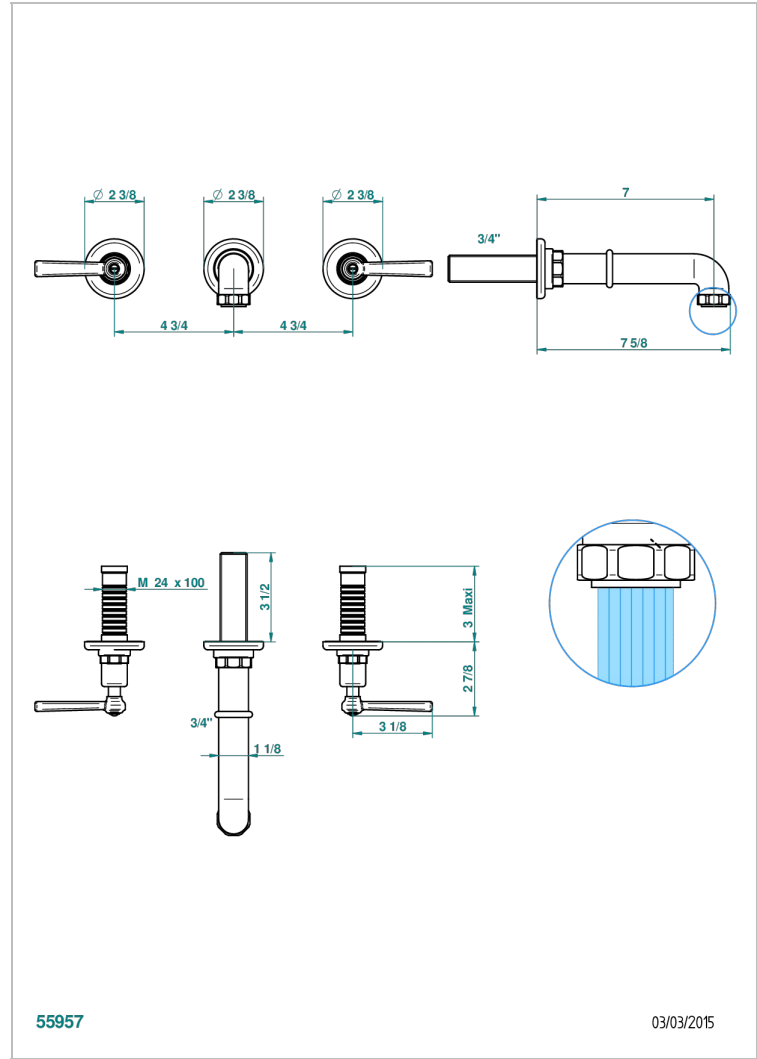

SAINT-GERMAIN WITH LEVER HANDLES

G7D-40GBUS

Trim for wall mounted 3-hole lavatory set only

55957

03/03/2015

CHARACTERISTIC

- Saint-germain with lever handles
- Trim for wall mounted 3-hole lavatory set only

TECHNICAL SPECS

- Recommandé : 3 bars (max. 5 bars) - Advised : 43,5 psi (max. 72 psi)
- 8,3 l/min à 3 bars (2.2 gpm at 43.5 psi)

RELATED SKU'S

- Ref. G00-40AM/US Rough parts for wall set (one counter clockwise and one clockwise cartridges)