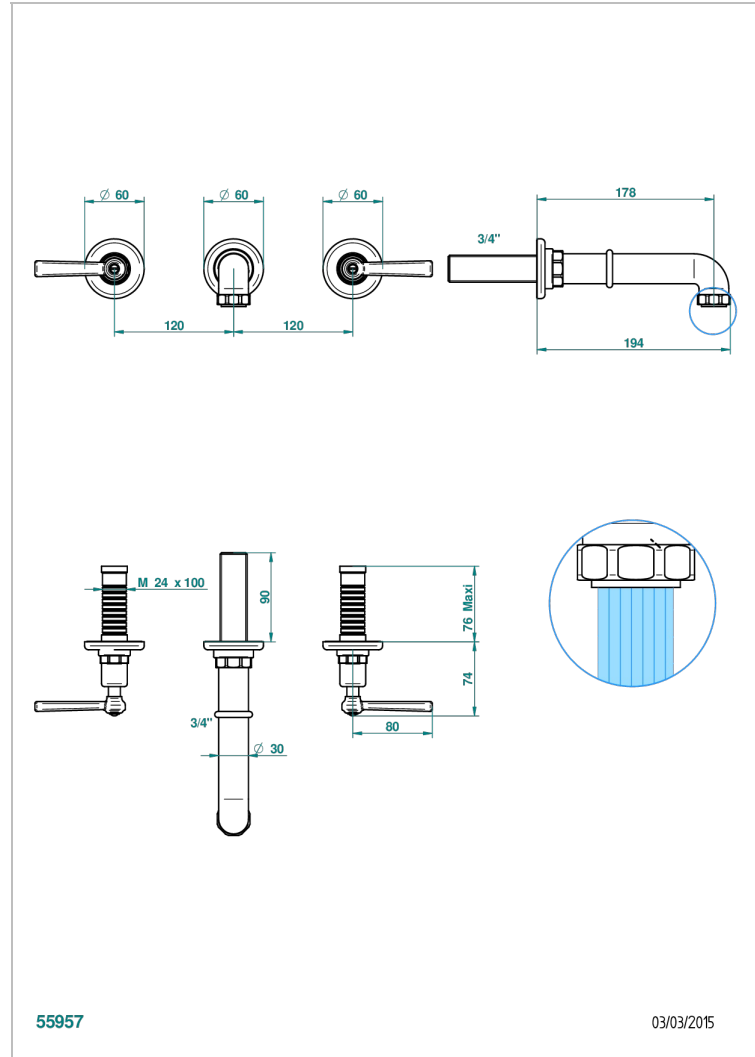

SAINT-GERMAIN WITH LEVER

G7D-40GB

Trim only for wall mounted 3-hole basin mixer

55957

03/03/2015

CHARACTERISTIC

- Saint-germain with lever
- Trim only for wall mounted 3-hole basin mixer

TECHNICAL SPECS

- Recommandé : 3 bars (max. 5 bars) - Advised : 43,5 psi (max. 72 psi)
- 8,3 l/min à 3 bars (2.2 gpm at 43.5 psi)

RELATED SKU'S

- Ref. G00-40AC Rough parts for wall mounted 3 hole mixer, cross handle version
- Ref. G00-40AM Rough parts for wall mounted 3 hole mixer, lever handle version