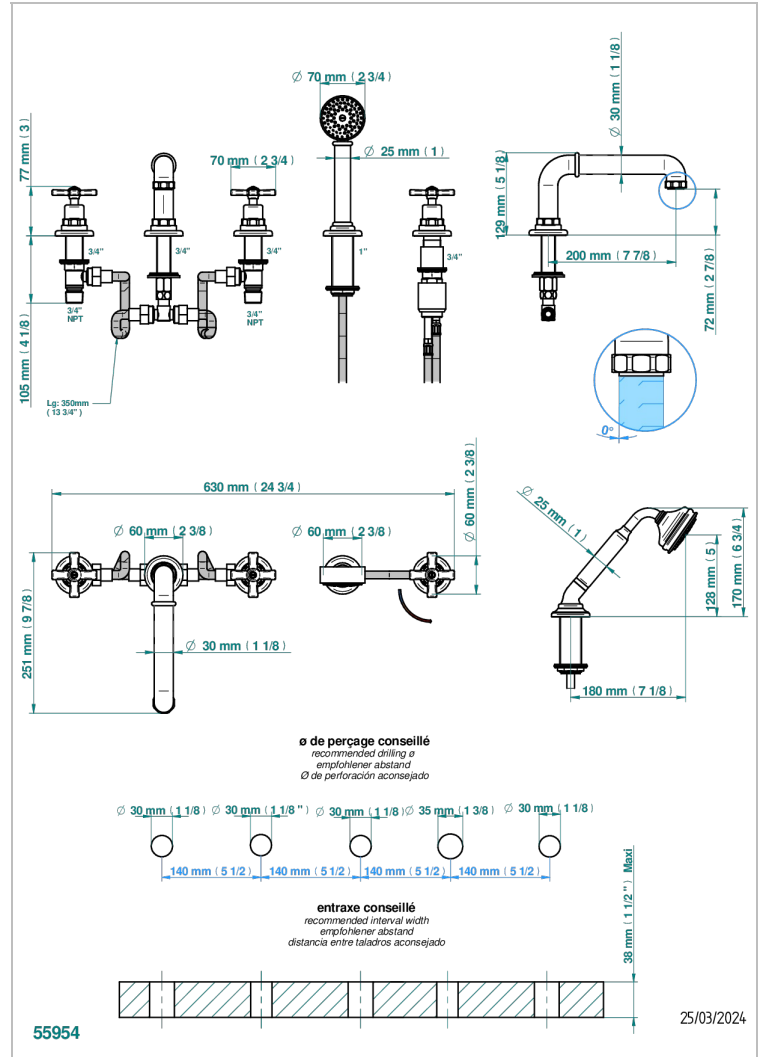

5-hole bath/shower mixer with super goliath spout, 2 x 3/4" valves, and rim mounted handshower supplied by progressive cartridge mixer

CHARACTERISTIC

- Saint-germain
- 5-hole bath/shower mixer with super goliath spout, 2 x 3/4" valves, and rim mounted handshower supplied by progressive cartridge mixer

TECHNICAL SPECS

- Recommandé : 3 bars (max. 5 bars) - Advised : 43,5 psi (max. 72 psi)
- Bec : 50 l/min à 3 bars - Douchette : 9,5 l/min à bars
- Spout : 13,2 gpm at 43.5 psi - Handshower : 2.5 gpm at 43.5 psi