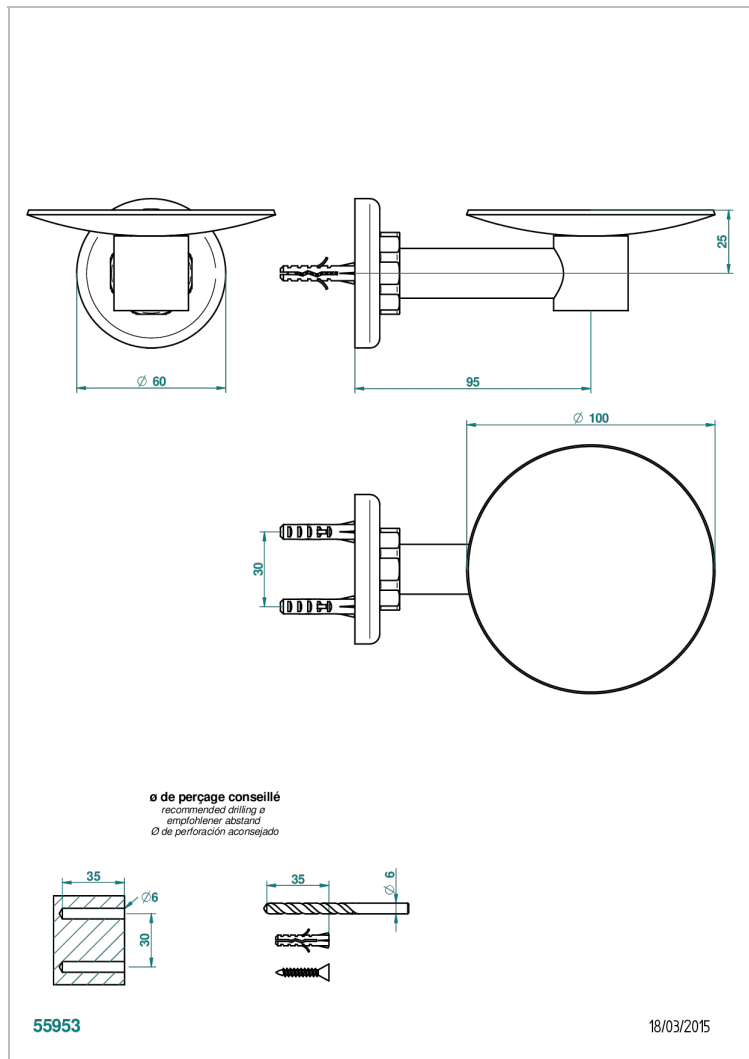

CLUB SAINT-GERMAIN WITH LEVER HANDLES

G7J-546

Soap dish, wall mounted, 4" diameter

CHARACTERISTIC

- Club Saint-Germain with lever handles
- Soap dish, wall mounted, 4" diameter

AVAILABLE FINITIONS

Black ceram - D30
Blush PVD - H62
Brass color PVD - H49
Brown bronze color PVD - F33
Chrome polished - A02
Chrome polished / gold polished - G02