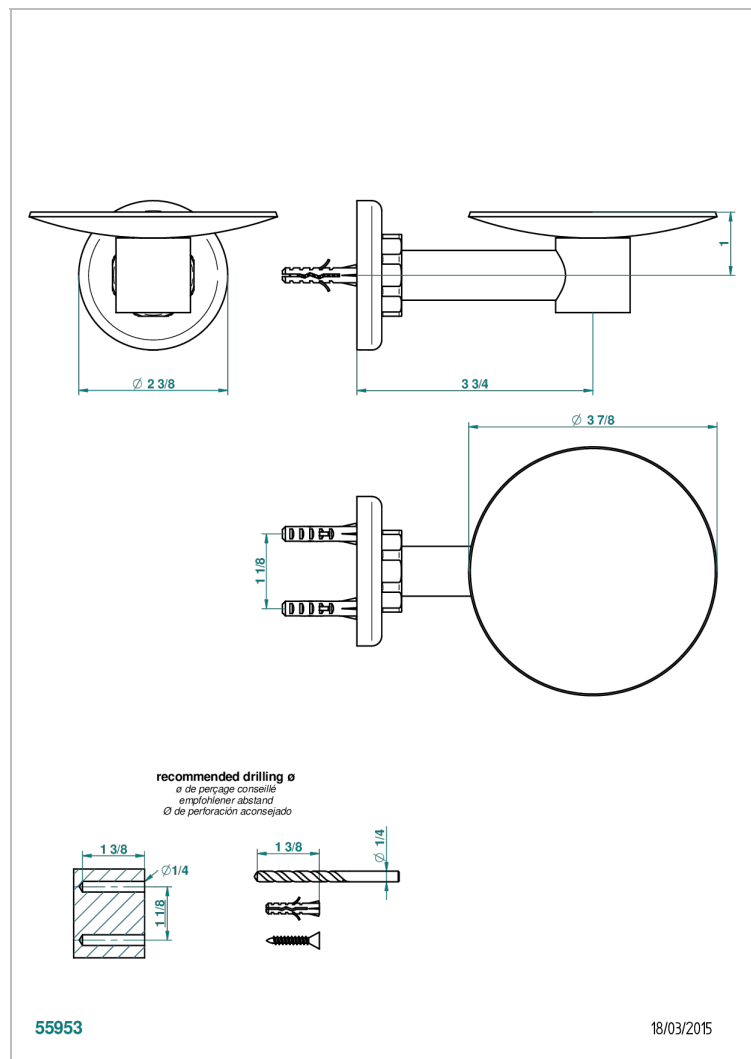

CLUB SAINT-GERMAIN WITH LEVER HANDLES

G7J-546

Soap dish, wall mounted, 4" diameter

CHARACTERISTIC

- Club Saint-Germain with lever handles
- Soap dish, wall mounted, 4" diameter

AVAILABLE FINITIONS

Black ceram - D30
Blush PVD - H62
Brass color PVD - H49
Brown bronze color PVD - F33
Chrome polished - A02
Chrome polished / gold polished - G02