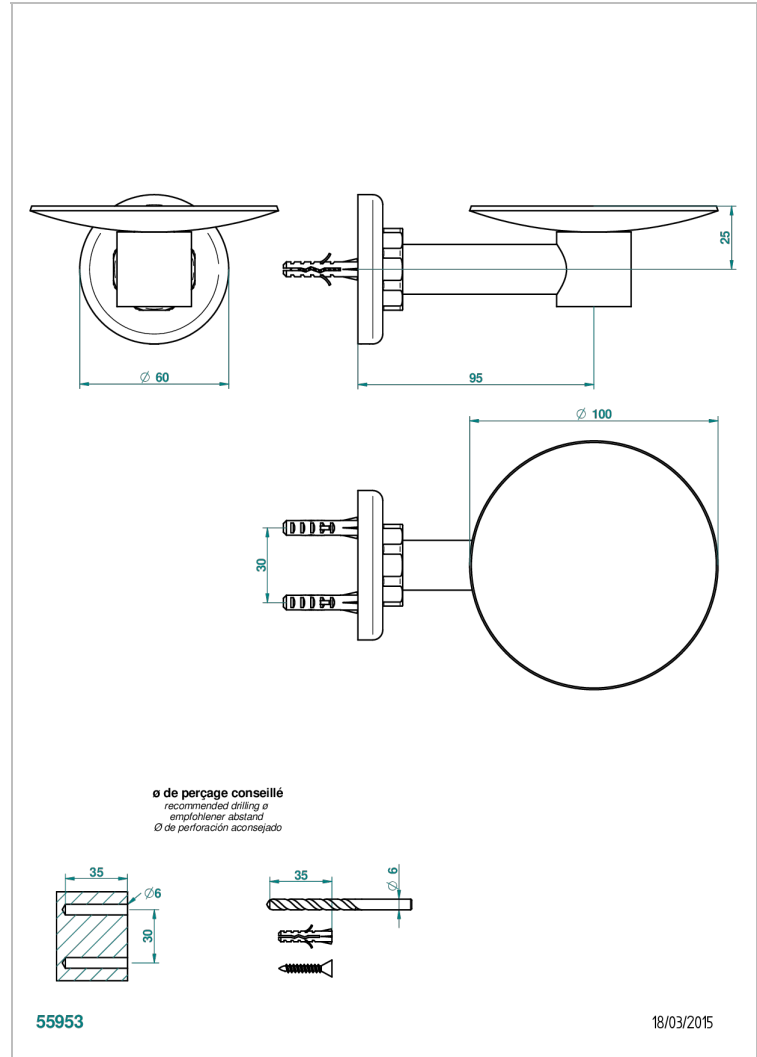

# CLUB SAINT-GERMAIN

G7H-546

Soap dish, wall mounted, 4" diameter

THG<sup>®</sup>  
PARIS

## CHARACTERISTIC

- Club Saint-Germain
- Soap dish, wall mounted, 4" diameter