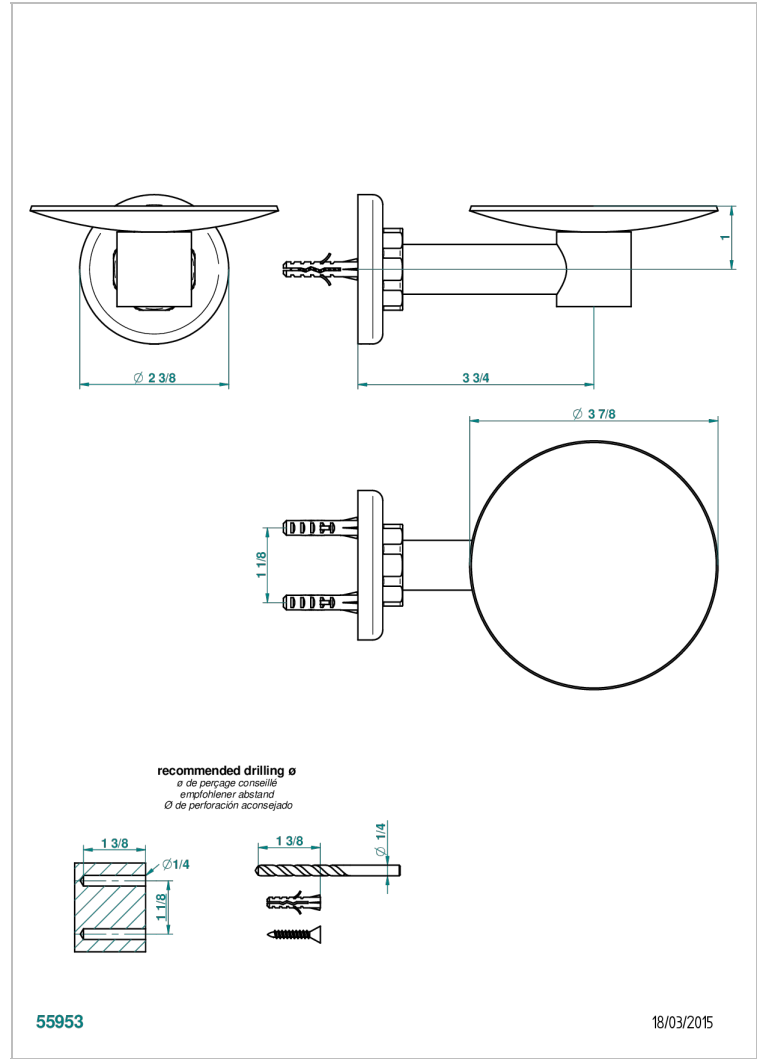

CLUB SAINT-GERMAIN

G7H-546

Soap dish, wall mounted, 4" diameter

THG[®]
PARIS

CHARACTERISTIC

- Club Saint-Germain
- Soap dish, wall mounted, 4" diameter

AVAILABLE FINITIONS

Black ceram - D30
Blush PVD - H62
Brass color PVD - H49
Brown bronze color PVD - F33
Chrome polished - A02
Chrome polished / gold polished - G02